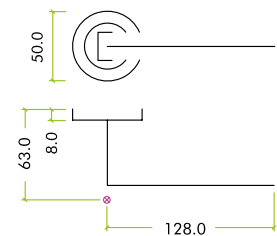

RT040PVDBLK

SPECIFICATION

- Cast stainless steel rose
- 50mm x 8mm round sprung rose
- SS304 stainless steel
- 4 point fixing inner rose
- Screw on rose cover
- Supplied with bolt through & wood screw fixings
- Suitable for 35-54mm doors
- Improved allen key for easier installation
- Grub screw on underside of lever
- NO plastic packaging

SUITABILITY

STANDARDS

TECHNICAL

CODE	DESCRIPTION	FINISH
RT040PCB	Varese lever on rose	Powder Coated Black
RT040PCW	Varese lever on rose	Powder Coated White
RT040SS	Varese lever on rose	Satin Stainless
RT040AB	Varese lever on rose	Antique Brass
RT040PVDBZ	Varese lever on rose	PVD Bronze
RT040PVDSB	Varese lever on rose	PVD Satin Brass
RT040PVDBLK	Varese lever on rose	PVD Black