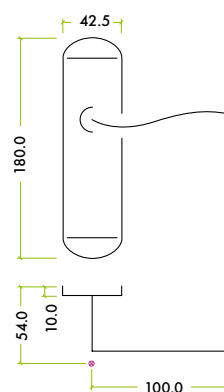

SUITABILITY

STANDARDS

TECHNICAL