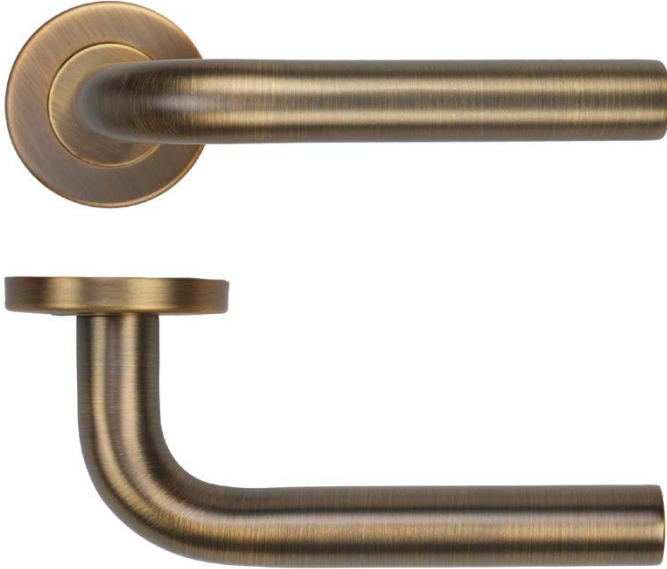

## ZCS2020G3

ZCS2020G3AB

ZCS2020G3PCB

ZCS2020G3PVDSB

### SPECIFICATION

- Grade 201 stainless steel
- 52mm x 8mm push-on sprung rose
- Heso spindle
- Supplied with bolt through & wood screw fixings
- Suitable for 35-54mm doors
- Successfully fire tested in accordance with the requirements of BS EN 1634-1, suitable for use on 30 and 60 minute timber fire doors
- Successfully mechanically tested in accordance with the requirements of BS EN 1906 : 2010, achieving Grade 3 Category of Use.

### TECHNICAL

CODE	DESCRIPTION	FINISH
ZCS2020G3AB	19mm radius lever on round rose - 52mm x 8mm push-on rose - Grade 201	Antique Brass
ZCS2020G3PCB	19mm radius lever on round rose - 52mm x 8mm push-on rose - Grade 201	Powder Coated Black
ZCS2020G3PVDSB	19mm radius lever on round rose - 52mm x 8mm push-on rose - Grade 201	PVD Satin Brass