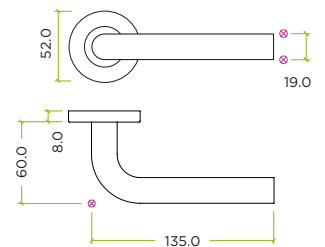

### SPECIFICATION

- Grade 201 stainless steel
- 52mm x 8mm push-on sprung rose
- Heso spindle
- Supplied with bolt through & wood screw fixings
- Suitable for 35-54mm doors
- Successfully fire tested in accordance with the requirements of BS EN 1634-1, suitable for use on 30 and 60 minute timber fire doors
- Successfully mechanically tested in accordance with the requirements of BS EN 1906 : 2010, achieving Grade 3 Category of Use.

### SUITABILITY

### TECHNICAL

CODE	DESCRIPTION	FINISH
ZCS2020G3AB	19mm radius lever on round rose - 52mm x 8mm push-on rose - Grade 201	Antique Brass
ZCS2020G3PCB	19mm radius lever on round rose - 52mm x 8mm push-on rose - Grade 201	Powder Coated Black
ZCS2020G3PVDSB	19mm radius lever on round rose - 52mm x 8mm push-on rose - Grade 201	PVD Satin Brass