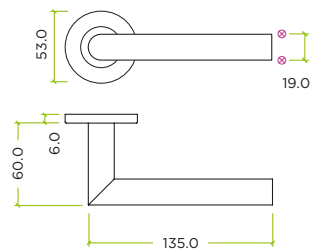

ZCS2010G36

ZCS2010G36PCB

ZCS2010G36SS

SPECIFICATION

- Grade 201 stainless steel
- 53mm x 6mm push-on sprung rose
- Heso spindle
- Supplied with bolt through & wood screw fixings
- Suitable for 35-54mm doors
- Successfully fire tested in accordance with the requirements of BS EN 1634-1, suitable for use on 30 and 60 minute timber fire doors
- Successfully mechanically tested in accordance with the requirements of BS EN 1906 : 2010, achieving Grade 3 Category of Use.

3	7	-	B	0	4	0 B

BS EN 1906 : 2010 Grade 3

SUITABILITY

STANDARDS

TECHNICAL

CODE	DESCRIPTION	FINISH
ZCS2010G36PCB	19mm mitred lever on round rose - 53mm x 6mm push-on rose - Grade 201	Powder Coated Black
ZCS2010G36SS	19mm mitred lever on round rose - 53mm x 6mm push-on rose - Grade 201	Satin Stainless