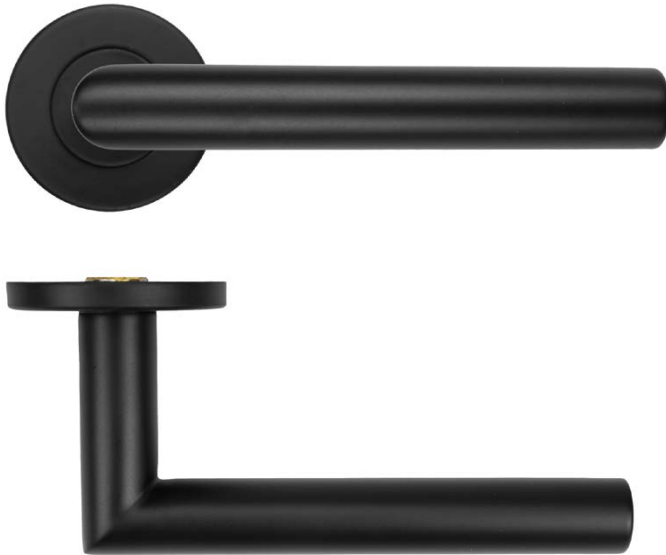

ZCS2010G36

ZCS2010G36PCB

ZCS2010G36SS

SPECIFICATION

- Grade 201 stainless steel
- 53mm x 6mm push-on sprung rose
- Heso spindle
- Supplied with bolt through & wood screw fixings
- Suitable for 35-54mm doors
- Successfully fire tested in accordance with the requirements of BS EN 1634-1, suitable for use on 30 and 60 minute timber fire doors
- Successfully mechanically tested in accordance with the requirements of BS EN 1906 : 2010, achieving Grade 3 Category of Use.

3	7	-	B	0	4	0 B

BS EN 1906 : 2010 Grade 3

SUITABILITY

STANDARDS

TECHNICAL

CODE	DESCRIPTION	FINISH
ZCS2010G36PCB	19mm mitred lever on round rose - 53mm x 6mm push-on rose - Grade 201	Powder Coated Black
ZCS2010G36SS	19mm mitred lever on round rose - 53mm x 6mm push-on rose - Grade 201	Satin Stainless