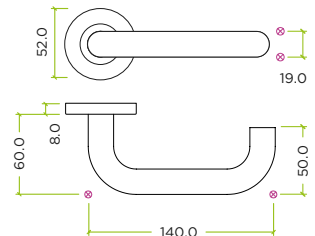

### SPECIFICATION

- Grade 201 stainless steel
- 52mm x 8mm push-on sprung rose
- Heso spindle
- Supplied with bolt through & wood screw fixings
- Suitable for 35-54mm doors
- Successfully fire tested in accordance with the requirements of BS EN 1634-1, suitable for use on 30 and 60 minute timber fire doors
- Complies to the design requirements of BS 8300-2:2018
- Successfully mechanically tested in accordance with the requirements of BS EN 1906 : 2010, achieving Grade 3 Category of Use.

### SUITABILITY

### TECHNICAL

CODE	DESCRIPTION	FINISH
ZCS2030G3AB	19mm tubular return to door lever on round rose - 52mm x 8mm push-on rose - Grade 201	Antique Brass
ZCS2030G3PCB	19mm tubular return to door lever on round rose - 52mm x 8mm push-on rose - Grade 201	Powder Coated Black
ZCS2030G3PVDSB	19mm tubular return to door lever on round rose - 52mm x 8mm push-on rose - Grade 201	PVD Satin Brass