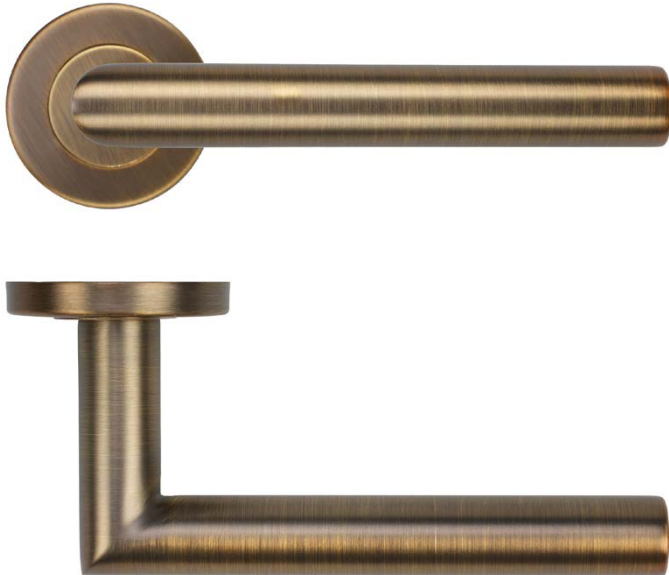

ZCS2010G3

ZCS2010G3AB

ZCS2010G3PCB

ZCS2010G3PVDSB

SPECIFICATION

- Grade 201 stainless steel
- 52mm x 8mm push-on sprung rose
- Heso spindle
- Supplied with bolt through & wood screw fixings
- Suitable for 35-54mm doors
- Successfully fire tested in accordance with the requirements of BS EN 1634-1, suitable for use on 30 and 60 minute timber fire doors
- Successfully mechanically tested in accordance with the requirements of BS EN 1906 : 2010, achieving Grade 3 Category of Use.

3	7	-	B	0	4	0	B

BS EN 1906 : 2010 Grade 3

SUITABILITY

STANDARDS

TECHNICAL

CODE	DESCRIPTION	FINISH
ZCS2010G3AB	19mm mitred lever on round rose - 52mm x 8mm push-on rose - Grade 201	Antique Brass
ZCS2010G3PCB	19mm mitred lever on round rose - 52mm x 8mm push-on rose - Grade 201	Powder Coated Black
ZCS2010G3PVDSB	19mm mitred lever on round rose - 52mm x 8mm push-on rose - Grade 201	PVD Satin Brass