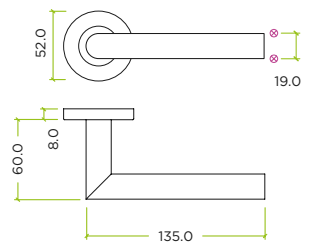

ZCS2010G3

ZCS2010G3AB

ZCS2010G3PCB

ZCS2010G3PVDSB

SPECIFICATION

- Grade 201 stainless steel
- 52mm x 8mm push-on sprung rose
- Heso spindle
- Supplied with bolt through & wood screw fixings
- Suitable for 35-54mm doors
- Successfully fire tested in accordance with the requirements of BS EN 1634-1, suitable for use on 30 and 60 minute timber fire doors
- Successfully mechanically tested in accordance with the requirements of BS EN 1906 : 2010, achieving Grade 3 Category of Use.

3	7	-	B	0	4	0	B

BS EN 1906 : 2010 Grade 3

SUITABILITY

STANDARDS

TECHNICAL

CODE	DESCRIPTION	FINISH
ZCS2010G3AB	19mm mitred lever on round rose - 52mm x 8mm push-on rose - Grade 201	Antique Brass
ZCS2010G3PCB	19mm mitred lever on round rose - 52mm x 8mm push-on rose - Grade 201	Powder Coated Black
ZCS2010G3PVDSB	19mm mitred lever on round rose - 52mm x 8mm push-on rose - Grade 201	PVD Satin Brass