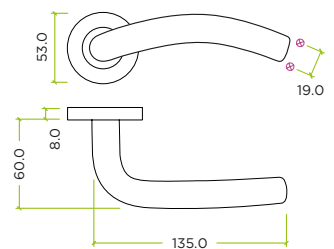

ZCS2040G3

ZCS2040G3AB

ZCS2040G3PCB

ZCS2040G3PVDSB

SPECIFICATION

- Grade 201 stainless steel
- 52mm x 8mm push-on sprung rose
- Heso spindle
- Supplied with bolt through & wood screw fixings
- Suitable for 35-54mm doors
- Successfully fire tested in accordance with the requirements of BS EN 1634-1, suitable for use on 30 and 60 minute timber fire doors
- Successfully mechanically tested in accordance with the requirements of BS EN 1906 : 2010, achieving Grade 3 Category of Use.

3	7	-	B	0	4	0 B

BS EN 1906 : 2010 Grade 3

SUITABILITY

STANDARDS

TECHNICAL

CODE	DESCRIPTION	FINISH
ZCS2040G3AB	19mm arched lever on round rose - 52mm x 8mm push-on rose - Grade 201	Antique Brass
ZCS2040G3PCB	19mm arched lever on round rose - 52mm x 8mm push-on rose - Grade 201	Powder Coated Black
ZCS2040G3PVDSB	19mm arched lever on round rose - 52mm x 8mm push-on rose - Grade 201	PVD Satin Brass