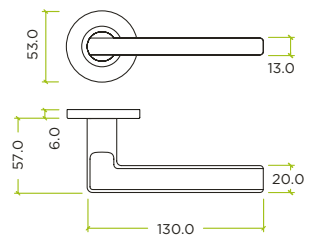

## SPECIFICATION

- Grade 201 stainless steel
- 53mm x 6mm push-on sprung rose
- Heso spindle
- Supplied with bolt through & wood screw fixings
- Suitable for 35-54mm doors
- Successfully fire tested in accordance with the requirements of BS EN 1634-1, suitable for use on 30 and 60 minute timber fire doors
- Successfully mechanically tested in accordance with the requirements of BS EN 1906 : 2010, achieving Grade 3 Category of Use.

## SUITABILITY

## TECHNICAL

CODE	DESCRIPTION	FINISH
ZCS2180G36PCB	Modern lever on round rose - 53mm x 6mm push-on rose - Grade 201	Powder Coated Black
ZCS2180G36SS	Modern lever on round rose - 53mm x 6mm push-on rose - Grade 201	Satin Stainless