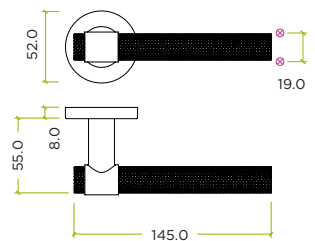

ZCS2190G3

ZCS2190G3AB

ZCS2190G3PCB

ZCS2190G3PVDSB

ZCS2190G3SS

SPECIFICATION

- Grade 201 stainless steel
- 52mm x 8mm push-on sprung rose
- Heso spindle
- Supplied with bolt through & wood screw fixings
- Suitable for 35-54mm doors
- Successfully fire tested in accordance with the requirements of BS EN 1634-1, suitable for use on 30 and 60 minute timber fire doors
- Successfully mechanically tested in accordance with the requirements of BS EN 1906 : 2010, achieving Grade 3 Category of Use.

3	7	-	B	0	4	0	B

BS EN 1906 : 2010 Grade 3

SUITABILITY

STANDARDS

TECHNICAL

CODE	DESCRIPTION	FINISH
ZCS2190G3AB	Knurled lever on round rose - 52mm x 8mm push-on rose - Grade 201	Antique Brass
ZCS2190G3PCB	Knurled lever on round rose - 52mm x 8mm push-on rose - Grade 201	Powder Coated Black
ZCS2190G3PVDSB	Knurled lever on round rose - 52mm x 8mm push-on rose - Grade 201	PVD Satin Brass
ZCS2190G3SS	Knurled lever on round rose - 52mm x 8mm push-on rose - Grade 201	Satin Stainless