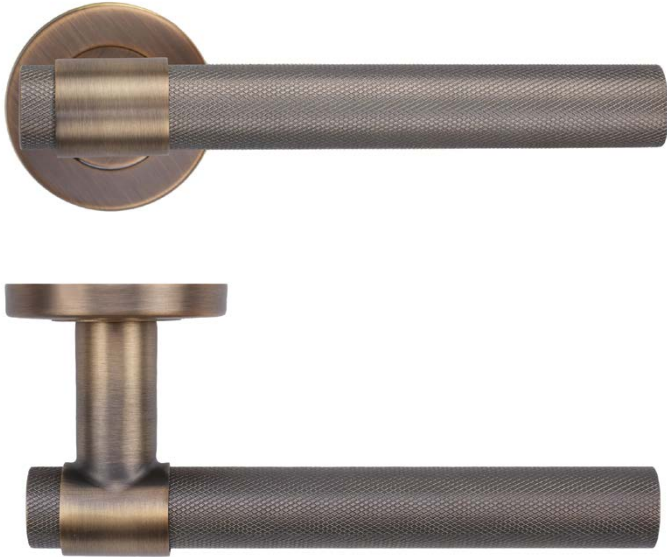

ZCS2190G3

ZCS2190G3AB

ZCS2190G3PCB

ZCS2190G3PVDSB

ZCS2190G3SS

SPECIFICATION

- Grade 201 stainless steel
- 52mm x 8mm push-on sprung rose
- Heso spindle
- Supplied with bolt through & wood screw fixings
- Suitable for 35-54mm doors
- Successfully fire tested in accordance with the requirements of BS EN 1634-1, suitable for use on 30 and 60 minute timber fire doors
- Successfully mechanically tested in accordance with the requirements of BS EN 1906 : 2010, achieving Grade 3 Category of Use.

3	7	-	B	0	4	0	B

BS EN 1906 : 2010 Grade 3

SUITABILITY

STANDARDS

TECHNICAL

CODE	DESCRIPTION	FINISH
ZCS2190G3AB	Knurled lever on round rose - 52mm x 8mm push-on rose - Grade 201	Antique Brass
ZCS2190G3PCB	Knurled lever on round rose - 52mm x 8mm push-on rose - Grade 201	Powder Coated Black
ZCS2190G3PVDSB	Knurled lever on round rose - 52mm x 8mm push-on rose - Grade 201	PVD Satin Brass
ZCS2190G3SS	Knurled lever on round rose - 52mm x 8mm push-on rose - Grade 201	Satin Stainless