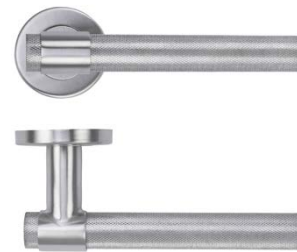

ZCS2190G3

ZCS2190G3AB

ZCS2190G3PCB

ZCS2190G3PVDSB

ZCS2190G3SS

SPECIFICATION

- Grade 201 stainless steel
- 52mm x 8mm push-on sprung rose
- Heso spindle
- Supplied with bolt through & wood screw fixings
- Suitable for 35-54mm doors
- Successfully fire tested in accordance with the requirements of BS EN 1634-1, suitable for use on 30 and 60 minute timber fire doors
- Successfully mechanically tested in accordance with the requirements of BS EN 1906 : 2010, achieving Grade 3 Category of Use.

3	7	-	B	0	4	0	B

BS EN 1906 : 2010 Grade 3

SUITABILITY

STANDARDS

TECHNICAL

CODE	DESCRIPTION	FINISH
ZCS2190G3AB	Knurled lever on round rose - 52mm x 8mm push-on rose - Grade 201	Antique Brass
ZCS2190G3PCB	Knurled lever on round rose - 52mm x 8mm push-on rose - Grade 201	Powder Coated Black
ZCS2190G3PVDSB	Knurled lever on round rose - 52mm x 8mm push-on rose - Grade 201	PVD Satin Brass
ZCS2190G3SS	Knurled lever on round rose - 52mm x 8mm push-on rose - Grade 201	Satin Stainless