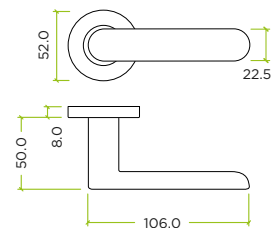

ZCS2090G3

ZCS2090G3AB

ZCS2090G3PCB

ZCS2090G3PVDSB

ZCS2090G3SS

SPECIFICATION

- Grade 201 stainless steel
- 52mm x 8mm push-on sprung rose
- Heso spindle
- Supplied with bolt through & wood screw fixings
- Suitable for 35-54mm doors
- Successfully fire tested in accordance with the requirements of BS EN 1634-1, suitable for use on 30 and 60 minute timber fire doors
- Successfully mechanically tested in accordance with the requirements of BS EN 1906 : 2010, achieving Grade 3 Category of Use.

3	7	-	B	0	4	0	B

BS EN 1906 : 2010 Grade 3

SUITABILITY

STANDARDS

TECHNICAL

CODE	DESCRIPTION	FINISH
ZCS2090G3AB	Atlas lever on round rose - 52mm x 8mm push-on rose - Grade 201	Antique Brass
ZCS2090G3PCB	Atlas lever on round rose - 52mm x 8mm push-on rose - Grade 201	Powder Coated Black
ZCS2090G3PVDSB	Atlas lever on round rose - 52mm x 8mm push-on rose - Grade 201	PVD Satin Brass
ZCS2090G3SS	Atlas lever on round rose - 52mm x 8mm push-on rose - Grade 201	Satin Stainless