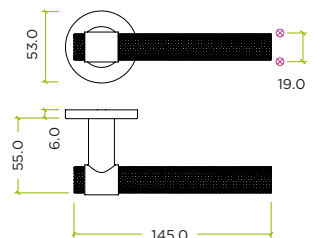

ZCS2190G36

ZCS2190G36PCB

ZCS2190G36SS

SPECIFICATION

- Grade 201 stainless steel
- 53mm x 6mm push-on sprung rose
- Heso spindle
- Supplied with bolt through & wood screw fixings
- Suitable for 35-54mm doors
- Successfully fire tested in accordance with the requirements of BS EN 1634-1, suitable for use on 30 and 60 minute timber fire doors
- Successfully mechanically tested in accordance with the requirements of BS EN 1906 : 2010, achieving Grade 3 Category of Use.

3	7	-	B	0	4	0	B

BS EN 1906 : 2010 Grade 3

SUITABILITY

STANDARDS

TECHNICAL

CODE	DESCRIPTION	FINISH
ZCS2190G36PCB	Knurled lever on round rose - 53mm x 6mm push-on rose - Grade 201	Powder Coated Black
ZCS2190G36SS	Knurled lever on round rose - 53mm x 6mm push-on rose - Grade 201	Satin Stainless