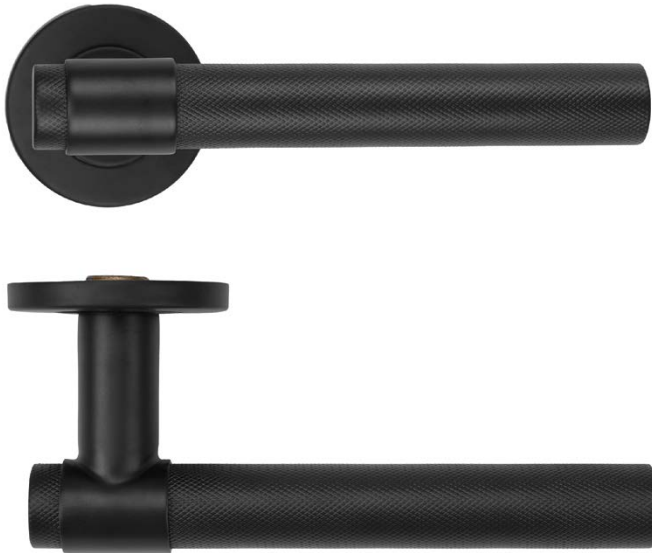

ZCS2190G36

ZCS2190G36PCB

ZCS2190G36SS

SPECIFICATION

- Grade 201 stainless steel
- 53mm x 6mm push-on sprung rose
- Heso spindle
- Supplied with bolt through & wood screw fixings
- Suitable for 35-54mm doors
- Successfully fire tested in accordance with the requirements of BS EN 1634-1, suitable for use on 30 and 60 minute timber fire doors
- Successfully mechanically tested in accordance with the requirements of BS EN 1906 : 2010, achieving Grade 3 Category of Use.

3	7	-	B	0	4	0	B

BS EN 1906 : 2010 Grade 3

SUITABILITY

STANDARDS

TECHNICAL

CODE	DESCRIPTION	FINISH
ZCS2190G36PCB	Knurled lever on round rose - 53mm x 6mm push-on rose - Grade 201	Powder Coated Black
ZCS2190G36SS	Knurled lever on round rose - 53mm x 6mm push-on rose - Grade 201	Satin Stainless