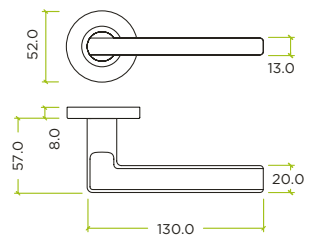

ZCS2180G3

ZCS2180G3AB

ZCS2180G3PCB

ZCS2180G3PVDSB

ZCS2180G3SS

SPECIFICATION

- Grade 201 stainless steel
- 52mm x 8mm push-on sprung rose
- Heso spindle
- Supplied with bolt through & wood screw fixings
- Suitable for 35-54mm doors
- Successfully fire tested in accordance with the requirements of BS EN 1634-1, suitable for use on 30 and 60 minute timber fire doors
- Successfully mechanically tested in accordance with the requirements of BS EN 1906 : 2010, achieving Grade 3 Category of Use.

3	7	-	B	0	4	0	B

BS EN 1906 : 2010 Grade 3

SUITABILITY

STANDARDS

TECHNICAL

CODE	DESCRIPTION	FINISH
ZCS2180G3AB	Modern lever on round rose - 52mm x 8mm push-on rose - Grade 201	Antique Brass
ZCS2180G3PCB	Modern lever on round rose - 52mm x 8mm push-on rose - Grade 201	Powder Coated Black
ZCS2180G3PVDSB	Modern lever on round rose - 52mm x 8mm push-on rose - Grade 201	PVD Satin Brass
ZCS2180G3SS	Modern lever on round rose - 52mm x 8mm push-on rose - Grade 201	Satin Stainless