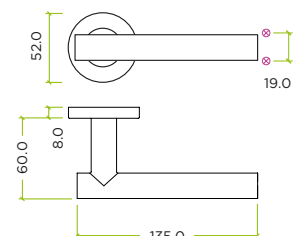

### SPECIFICATION

- Grade 201 stainless steel
- 52mm x 8mm push-on sprung rose
- Heso spindle
- Supplied with bolt through & wood screw fixings
- Suitable for 35-54mm doors
- Successfully fire tested in accordance with the requirements of BS EN 1634-1, suitable for use on 30 and 60 minute timber fire doors
- Successfully mechanically tested in accordance with the requirements of BS EN 1906 : 2010, achieving Grade 3 Category of Use.

### SUITABILITY

### TECHNICAL

CODE	DESCRIPTION	FINISH
ZCS2130G3AB	19mm straight bar lever on round rose - 52mm x 8mm push-on rose - Grade 201	Antique Brass
ZCS2130G3PCB	19mm straight bar lever on round rose - 52mm x 8mm push-on rose - Grade 201	Powder Coated Black
ZCS2130G3PVDSB	19mm straight bar lever on round rose - 52mm x 8mm push-on rose - Grade 201	PVD Satin Brass
ZCS2130G3SS	19mm straight bar lever on round rose - 52mm x 8mm push-on rose - Grade 201	Satin Stainless