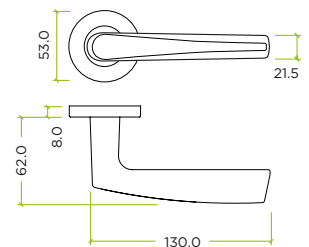

ZCS2170G3

ZCS2170G3AB

ZCS2170G3PCB

ZCS2170G3PVDSB

ZCS2170G3SS

SPECIFICATION

- Grade 201 stainless steel
- 52mm x 8mm push-on sprung rose
- Heso spindle
- Supplied with bolt through & wood screw fixings
- Suitable for 35-54mm doors
- Successfully fire tested in accordance with the requirements of BS EN 1634-1, suitable for use on 30 and 60 minute timber fire doors
- Successfully mechanically tested in accordance with the requirements of BS EN 1906 : 2010, achieving Grade 3 Category of Use.

3	7	-	B	0	4	0	B

BS EN 1906 : 2010 Grade 3

SUITABILITY

STANDARDS

TECHNICAL

CODE	DESCRIPTION	FINISH
ZCS2170G3AB	Designer lever on round rose - 52mm x 8mm push-on rose - Grade 201	Antique Brass
ZCS2170G3PCB	Designer lever on round rose - 52mm x 8mm push-on rose - Grade 201	Powder Coated Black
ZCS2170G3PVDSB	Designer lever on round rose - 52mm x 8mm push-on rose - Grade 201	PVD Satin Brass
ZCS2170G3SS	Designer lever on round rose - 52mm x 8mm push-on rose - Grade 201	Satin Stainless