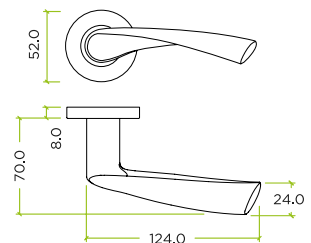

### SPECIFICATION

- Grade 201 stainless steel
- 52mm x 8mm push-on sprung rose
- Heso spindle
- Supplied with bolt through & wood screw fixings
- Suitable for 35-54mm doors
- Successfully fire tested in accordance with the requirements of BS EN 1634-1, suitable for use on 30 and 60 minute timber fire doors
- Successfully mechanically tested in accordance with the requirements of BS EN 1906 : 2010, achieving Grade 3 Category of Use.

### SUITABILITY

### TECHNICAL

| CODE           | DESCRIPTION   | FINISH              |
|----------------|---|---------------------|
| ZCS2140G3AB    | Twist lever on round rose - 52mm x 8mm push-on rose - Grade 201 | Antique Brass       |
| ZCS2140G3PCB   | Twist lever on round rose - 52mm x 8mm push-on rose - Grade 201 | Powder Coated Black |
| ZCS2140G3PVDSB | Twist lever on round rose - 52mm x 8mm push-on rose - Grade 201 | PVD Satin Brass     |
| ZCS2140G3SS    | Twist lever on round rose - 52mm x 8mm push-on rose - Grade 201 | Satin Stainless     |