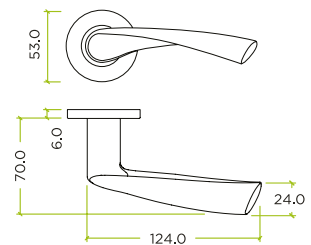

## SPECIFICATION

- Grade 201 stainless steel
- 53mm x 6mm push-on sprung rose
- Heso spindle
- Supplied with bolt through & wood screw fixings
- Suitable for 35-54mm doors
- Successfully fire tested in accordance with the requirements of BS EN 1634-1, suitable for use on 30 and 60 minute timber fire doors
- Successfully mechanically tested in accordance with the requirements of BS EN 1906 : 2010, achieving Grade 3 Category of Use.

## SUITABILITY

## TECHNICAL

CODE	DESCRIPTION	FINISH
ZCS2140G36PCB	Twist lever on round rose - 53mm x 6mm push-on rose - Grade 201	Powder Coated Black
ZCS2140G36SS	Twist lever on round rose - 53mm x 6mm push-on rose - Grade 201	Satin Stainless
<div style="display: flex; justify-content: space-between; align-items: flex-start;"> <div style="text-align: center;"> </div> <div> <p><b>For more information please contact us today:</b>                      ERA Home Security T/A Zoo Hardware,                      Unit B, Dukes Drive, Kingmoor Park North,                      Carlisle, Cumbria CA6 4SH</p> <p><b>Call: 01228 672900</b>  <b>Fax: 01228 672928</b>  <b>Email: sales@zoo-hardware.co.uk</b>  <b>Web: www.zoohardware.co.uk</b></p> </div> <div style="text-align: right;"> </div> </div>		