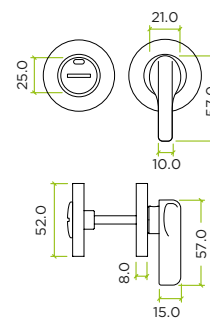

ZCS2006iG3

ZCS2006iG3AB

ZCS2006iG3PCB

ZCS2006iG3PVDSB

SPECIFICATION

- Grade 201 stainless steel
- 52mm x 8mm push-on rose
- Supplied with wood screw fixings
- Suitable for 35-54mm doors
- Successfully fire tested in accordance with the requirements of BS EN 1634-1, suitable for use on 30 and 60 minute timber fire doors

SUITABILITY

STANDARDS

TECHNICAL

CODE	DESCRIPTION	FINISH
ZCS2006iG3AB	Accessible turn and release with Indicator, complete with escutcheons & 5mm spindle - Grade 201	Antique Brass
ZCS2006iG3PCB	Accessible turn and release with Indicator, complete with escutcheons & 5mm spindle - Grade 201	Powder Coated Black
ZCS2006iG3PVDSB	Accessible turn and release with Indicator, complete with escutcheons & 5mm spindle - Grade 201	PVD Satin Brass