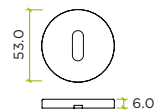

TECHNICAL

CODE	DESCRIPTION	FINISH
ZCS2002G36PCB	Standard profile escutcheon - 53mm x 6mm push-on rose - Grade 201	Powder Coated Black
ZCS2002G36SS	Standard profile escutcheon - 53mm x 6mm push-on rose - Grade 201	Satin Stainless

For more information please contact us today:
ERA Home Security T/A Zoo Hardware,
Unit B, Dukes Drive, Kingmoor Park North,
Carlisle, Cumbria CA6 4SH
Call: 01228 672900
Fax: 01228 672928
Email: sales@zoo-hardware.co.uk
Web: www.zoohardware.co.uk