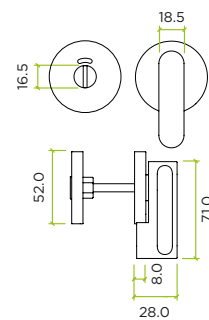

ZCS2008I

ZCS2008ISS

SPECIFICATION

- Grade 201 stainless steel
- 52mm x 8mm push-on rose
- Supplied with wood screw fixings
- Suitable for 35-54mm doors
- Successfully fire tested in accordance with the requirements of BS EN 1634-1, suitable for use on 30 and 60 minute timber fire doors
- Designed to meet the guidelines of Code of Practice BS 8300-2:2018 for Design of an accessible and inclusive built environment. Buildings.

SUITABILITY

STANDARDS

TECHNICAL

CODE	DESCRIPTION	FINISH
ZCS2008ISS	Accessible peanut turn & release with indicator complete with escutcheons & 5mm Spindle - Grade 201	Satin Stainless
	<p>For more information please contact us today: ERA Home Security T/A Zoo Hardware, Unit B, Dukes Drive, Kingmoor Park North, Carlisle, Cumbria CA6 4SH</p> <p>Call: 01228 672900 Fax: 01228 672928 Email: sales@zoo-hardware.co.uk Web: www.zoohardware.co.uk</p>	