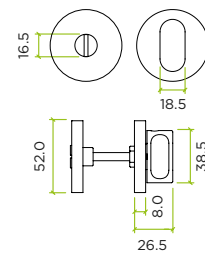

ZCS005

ZCS005SS

ZCS005PS

SPECIFICATION

- Grade 304 stainless steel
- 52mm x 8mm push-on rose
- Supplied with wood screw fixings
- Suitable for 35-54mm doors
- Successfully fire tested in accordance with the requirements of BS EN 1634-1, suitable for use on 30 and 60 minute timber fire doors

SUITABILITY

STANDARDS

TECHNICAL

CODE	DESCRIPTION	FINISH
ZCS005SS	Peanut turn and release with escutcheons & 5mm spindle - Grade 304	Satin Stainless
ZCS005PS	Peanut turn and release with escutcheons & 5mm spindle - Grade 304	Polished Stainless