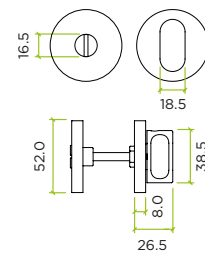

ZCS2005

ZCS2005SS

SPECIFICATION

- Grade 201 stainless steel
- 52mm x 8mm push-on rose
- Supplied with wood screw fixings
- Suitable for 35-54mm doors
- Successfully fire tested in accordance with the requirements of BS EN 1634-1, suitable for use on 30 and 60 minute timber fire doors

SUITABILITY

STANDARDS

TECHNICAL

CODE	DESCRIPTION	FINISH
ZCS2005SS	Peanut turn and release with escutcheons & 5mm spindle - Grade 201	Satin Stainless
	<p>For more information please contact us today: ERA Home Security T/A Zoo Hardware, Unit B, Dukes Drive, Kingmoor Park North, Carlisle, Cumbria CA6 4SH</p> <p>Call: 01228 672900 Fax: 01228 672928 Email: sales@zoo-hardware.co.uk Web: www.zoohardware.co.uk</p>	