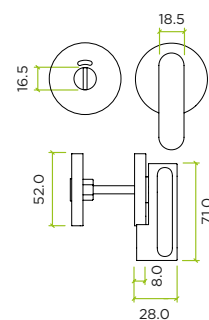

ZCS008I

ZCS008IPS

ZCS008ISS

SPECIFICATION

- Grade 304 stainless steel
- 52mm x 8mm push-on rose
- Supplied with wood screw fixings
- Suitable for 35-54mm doors
- Successfully fire tested in accordance with the requirements of BS EN 1634-1, suitable for use on 30 and 60 minute timber fire doors
- Designed to meet the guidelines of Code of Practice BS 8300-2:2018 for Design of an accessible and inclusive built environment.

SUITABILITY

STANDARDS

TECHNICAL

CODE	DESCRIPTION	FINISH
ZCS008ISS	Accessible peanut turn & release with indicator complete with escutcheons & 5mm Spindle - Grade 304	Satin Stainless
ZCS008IPS	Accessible peanut turn & release with indicator complete with escutcheons & 5mm Spindle - Grade 304	Polished Stainless