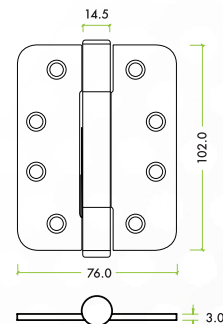

TECHNICAL SPECIFICATION SHEET

VHC243R

SPECIFICATION

- BS EN 1935: 2002 Grade 14
- Grade 201 stainless steel
- Independently tested to 1,000,000 cycles.
- Self lubricating hinge
- Low maintenance hinge
- Up to 160kg door weight
- Standard Vier fitting template
- 102 x 76 x 3mm

4	7	7	1	1	4	0	14

BS EN 1935 : 2002 Grade 14

SUITABILITY

STANDARDS

2812-CPR-AC5060

TECHNICAL

CODE	DESCRIPTION	FINISH
VHC243RS	Grade 14 high performance concealed knuckle hinge	Satin Stainless
VHC243RP	Grade 14 high performance concealed knuckle hinge	Polished Stainless
VHC243RPVD	Grade 14 high performance concealed knuckle hinge	PVD
VHC243RPVDBZ	Grade 14 high performance concealed knuckle hinge	PVD Bronze
VHC243R-PVDSB	Grade 14 high performance concealed knuckle hinge	PVD Satin Brass
VHC243R-PCB	Grade 14 high performance concealed knuckle hinge	Powder Coat Black
VHC243R-PCW	Grade 14 high performance concealed knuckle hinge	Powder Coat White

For more information please contact us today:

ERA Home Security T/A Zoo Hardware,
Unit B, Dukes Drive, Kingmoor Park North,
Carlisle, Cumbria CA6 4SH

Call: **01228 672900**
Fax: **01228 672928**
Email: sales@zoo-hardware.co.uk
Web: www.zoohardware.co.uk

FM 668401 EMS 668402