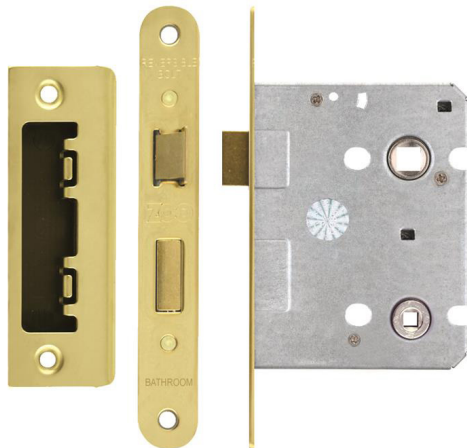

ZBC76 SERIES

Bathroom Lock 3" - 57MM C/C

ZBC76PCB

ZBC76RPVD

TECHNICAL SPECIFICATION

PRODUCT FEATURES

- 57mm c/c

CERTIFICATION

- UKCA marked (Certificate AG8016)
- CE marked (Certificate AG7931)

2812-CPR-AG7931

CORNER OPTIONS

- Square
- Radius

TECHNICAL

CODE	DESCRIPTION	FINISH
ZBC76SS / RSS	Bathroom Lock 3" - 57mm c/c - Square / Radius	Satin Stainless
ZBC76PVD /RPVD	Bathroom Lock 3" - 57mm c/c - Square / Radius	PVD
ZBC76PS	Bathroom Lock 3" - 57mm c/c - Square	Polished Stainless
ZBC76PCB	Bathroom Lock 3" - 57mm c/c - Square	Powder Coat Black
ZBC76FB	Bathroom Lock 3" - 57mm c/c - Square	Florentine Bronze