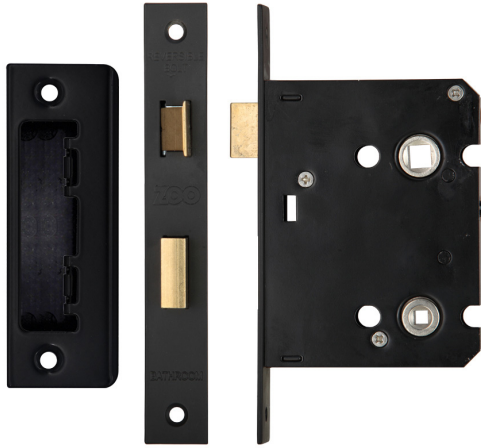

ZBC76 SERIES

Bathroom Lock 3" - 57MM C/C

ZBC76PCB

ZBC76RPVD

TECHNICAL SPECIFICATION

PRODUCT FEATURES

- 57mm c/c

CERTIFICATION

- UKCA marked (Certificate AG8016)
- CE marked (Certificate AG7931)

2812-CPR-AG7931

CORNER OPTIONS

- Square
- Radius

TECHNICAL

CODE	DESCRIPTION	FINISH
ZBC76SS / RSS	Bathroom Lock 3" - 57mm c/c - Square / Radius	Satin Stainless
ZBC76PVD /RPVD	Bathroom Lock 3" - 57mm c/c - Square / Radius	PVD
ZBC76PS	Bathroom Lock 3" - 57mm c/c - Square	Polished Stainless
ZBC76PCB	Bathroom Lock 3" - 57mm c/c - Square	Powder Coat Black
ZBC76FB	Bathroom Lock 3" - 57mm c/c - Square	Florentine Bronze