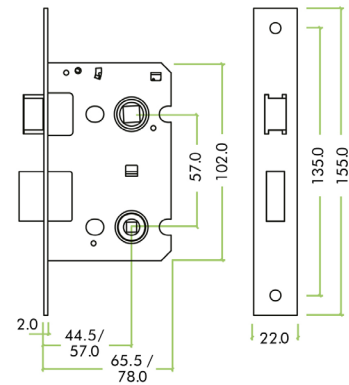

ZBC76 SERIES

Bathroom Lock 3" - 57MM C/C

ZBC76PCB

ZBC76RPVD

TECHNICAL SPECIFICATION

PRODUCT FEATURES

- 57mm c/c

CERTIFICATION

- UKCA marked (Certificate AG8016)
- CE marked (Certificate AG7931)

2812-CPR-AG7931

CORNER OPTIONS

- Square
- Radius

TECHNICAL

CODE	DESCRIPTION	FINISH
ZBC76SS / RSS	Bathroom Lock 3" - 57mm c/c - Square / Radius	Satin Stainless
ZBC76PVD /RPVD	Bathroom Lock 3" - 57mm c/c - Square / Radius	PVD
ZBC76PS	Bathroom Lock 3" - 57mm c/c - Square	Polished Stainless
ZBC76PCB	Bathroom Lock 3" - 57mm c/c - Square	Powder Coat Black
ZBC76FB	Bathroom Lock 3" - 57mm c/c - Square	Florentine Bronze