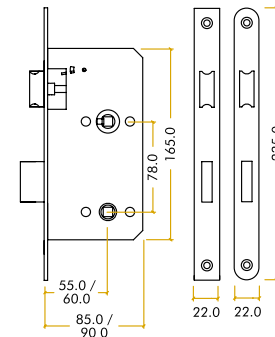

ZDL7855/60 Series

DIN Bathroom Lock - 78mm c/c

PRODUCT FEATURES

- 55 & 60mm backsets available
- Square & radius profile forends
- SS304 one-piece forend
- Grip tight follower
- SS304 latch bolt & deadbolt
- **Performance Testing:** Successfully tested in accordance with the requirements of BS EN 12209 : 2003 Grade 3

CERTIFICATION

- UKCA marked (Certificate AG7883)
- CE marked (Certificate AG5154)
- CERTIFIRE approved (Certificate CF850)

1121-CPR-UK-AG7883

2812-CPR-AG5154

APPROVED
CF850

FOREND OPTIONS

- Square
- Radius

FINISHES

- Satin Stainless Steel (SS)

TECHNICAL

| CODE | DESCRIPTION | FINISH |
|--|---------------------------------------|---|
| ZDL7855SS | DIN Bathroom Lock - 72mm c/c - Square | Satin Stainless |
| ZDL7860SS | DIN Bathroom Lock - 72mm c/c - Square | Satin Stainless |
| ZDL7855RSS | DIN Bathroom Lock - 72mm c/c - Radius | Satin Stainless |
| ZDL7860RSS | DIN Bathroom Lock - 72mm c/c - Radius | Satin Stainless |
|  <p>For more information please contact us today: ERA Home Security T/A Zoo Hardware, Unit B, Dukes Drive, Kingmoor Park North, Carlisle, Cumbria CA6 4SH Call: 01228 672900 Fax: 01228 672928 Email: sales@zoo-hardware.co.uk Web: www.zoohardware.co.uk</p> | |  <p>FM 668401 EMS 668402</p> |