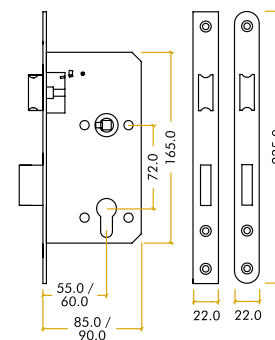

ZDL7255/60 Series

DIN Euro Sash Lock - 72mm c/c

PRODUCT FEATURES

- 55 & 60mm backsets available
- Square & radius profile forends
- SS304 one-piece forend
- Double throw deadbolt
- Anti-rattle strike
- Grip tight follower
- SS304 latch bolt & deadbolt
- **Performance Testing:** Successfully tested in accordance with the requirements of BS EN 12209 : 2003 Grade 3

CERTIFICATION

- UKCA marked (Certificate AG7883)
- CE marked (Certificate AG5154)
- CERTIFIRE approved (Certificate CF850)

1121-CPR-UK-AG7883

2812-CPR-AG5154

APPROVED
CF850

FOREND OPTIONS

- Square
- Radius

FINISHES

- Satin Stainless Steel (SS)

TECHNICAL

CODE	DESCRIPTION	FINISH
ZDL7255SS	DIN Euro Sash Lock - 72mm c/c - Square	Satin Stainless
ZDL7260SS	DIN Euro Sash Lock - 72mm c/c - Square	Satin Stainless
ZDL7255RSS	DIN Euro Sash Lock - 72mm c/c - Radius	Satin Stainless
ZDL7260RSS	DIN Euro Sash Lock - 72mm c/c - Radius	Satin Stainless
 <p>For more information please contact us today: ERA Home Security T/A Zoo Hardware, Unit B, Dukes Drive, Kingmoor Park North, Carlisle, Cumbria CA6 4SH Call: 01228 672900 Fax: 01228 672928 Email: sales@zoo-hardware.co.uk Web: www.zoohardware.co.uk</p>		 <p>ISO 9001 Quality Management Systems CERTIFIED</p>  <p>ISO 14001 Environmental Management CERTIFIED</p> <p>FM 668401 EMS 668402</p>