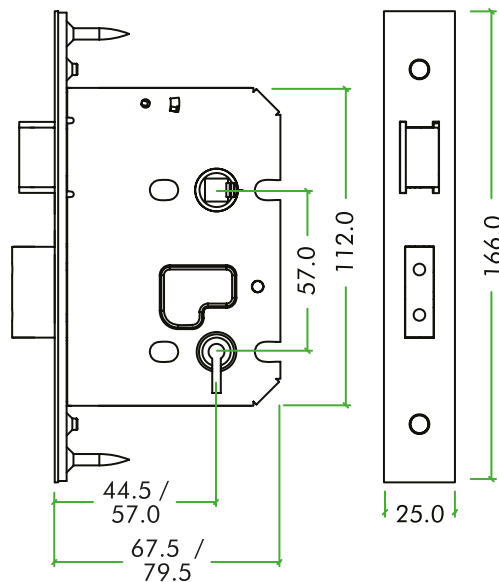

ZUKS364

DIMENSIONS

CODE	FINISH
ZUKS364SS	SATIN STAINLESS
ZUKS364PVD	PVD BRASS

PRODUCT SPECIFICATIONS

- Solid Brass Latch & Deadbolt
- Sintered Steel Follower
- Short Travel Latch Function
- Grip Tight Spring Follower
- Includes Plastic Back Box
- 44.5mm Backset
- BS EN 12209 Grade 2

2 H 8 1 0 G 2 B D 2 A

STANDARDS

SUITABILITY

CODE	DESCRIPTION	FINISHES	ADDITIONAL INFO.
ZUKS364SS	3 Lever Sashlock	SS	44.5mm Backset
ZUKS364PVD	3 Lever Sashlock	PVD Brass	44.5mm Backset

For more information please contact us today: