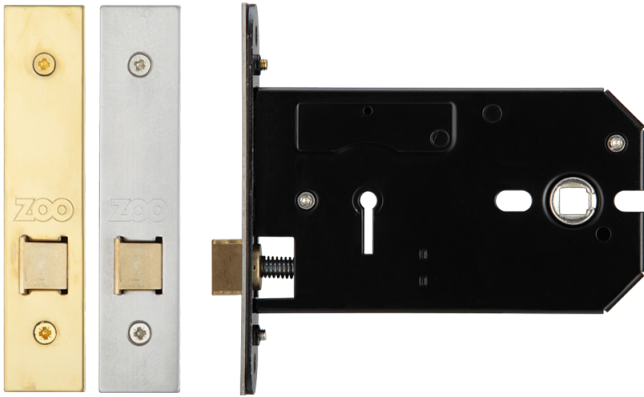

**ZUKH127**

## DIMENSIONS

CODE	FINISH
ZUKH127SS	SATIN STAINLESS
ZUKH127PVD	PVD BRASS

## PRODUCT SPECIFICATIONS

- Solid Brass Latch
- Easy Latch Reversal
- Rebate Kits and Accessories available to suit
- 102mm Backset

## SUITABILITY

CODE	DESCRIPTION	FINISH	ADDITIONAL INFO.
ZUKH127SS	Horizontal Latch	SS	102mm Backset
ZUKH127PVD	Horizontal Latch	PVD Brass	102mm Backset
		<p><b>For more information please contact us today:</b>  <b>Call: 01228 672900</b>  <b>Fax: 01228 672928</b>  <b>Email: <a href="mailto:sales@zoo-hardware.co.uk">sales@zoo-hardware.co.uk</a></b>  <b>Web: <a href="http://www.zoohardware.co.uk">www.zoohardware.co.uk</a></b></p> <p>ZOO Hardware Ltd, Unit B, Dukes Drive                      Kingmoor Park North, Carlisle, Cumbria CA6 4SH</p>	
		<p>URS is a member of Registrar of Standards (Holdings) Ltd.</p>	