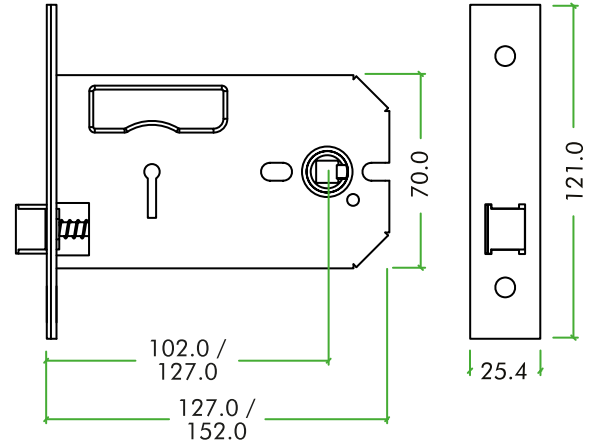

## DIMENSIONS

CODE	FINISH
ZUKH127SS	SATIN STAINLESS
ZUKH127PVD	PVD BRASS

## PRODUCT SPECIFICATIONS

- Solid Brass Latch
- Easy Latch Reversal
- Rebate Kits and Accessories available to suit
- 102mm Backset

## SUITABILITY

CODE	DESCRIPTION	FINISH	ADDITIONAL INFO.
ZUKH127SS	Horizontal Latch	SS	102mm Backset
ZUKH127PVD	Horizontal Latch	PVD Brass	102mm Backset
		<p><b>For more information please contact us today:</b>  <b>Call: 01228 672900</b>  <b>Fax: 01228 672928</b>  <b>Email: <a href="mailto:sales@zoo-hardware.co.uk">sales@zoo-hardware.co.uk</a></b>  <b>Web: <a href="http://www.zoohardware.co.uk">www.zoohardware.co.uk</a></b></p> <p>ZOO Hardware Ltd, Unit B, Dukes Drive                      Kingmoor Park North, Carlisle, Cumbria CA6 4SH</p>	
		<p>URS is a member of Registrar of Standards (Holdings) Ltd.</p>	