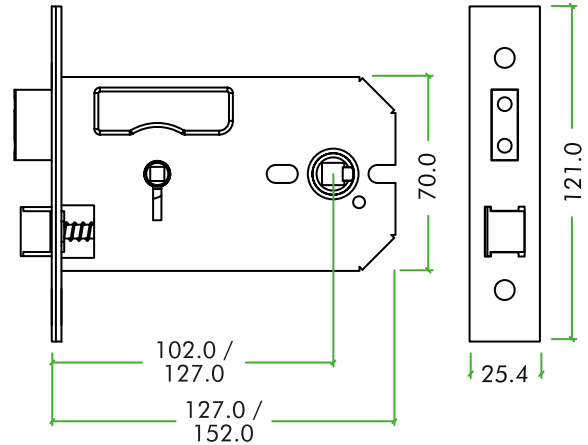

TECHNICAL SPECIFICATION SHEET

ZUKHB127

DIMENSIONS

CODE	FINISH
ZUKHB127SS	SATIN STAINLESS
ZUKHB127PVD	PVD BRASS

PRODUCT SPECIFICATIONS

- Solid Brass Latch
- Easy Latch Reversal
- Rebate Kits and Accessories available to suit
- 102mm Backset

SUITABILITY

CODE	DESCRIPTION	FINISH	ADDITIONAL INFO.
ZUKHB127SS	Horizontal Bathroom Lock	SS	102mm Backset
ZUKHB127PVD	Horizontal Bathroom Lock	PVD Brass	102mm Backset

	<p>For more information please contact us today: Call: 01228 672900 Fax: 01228 672928 Email: sales@zoo-hardware.co.uk Web: www.zoohardware.co.uk</p> <p>ZOO Hardware Ltd, Unit B, Dukes Drive Kingmoor Park North, Carlisle, Cumbria CA6 4SH</p>	<p>URS is a member of Registrar of Standards (Holdings) Ltd.</p>
--	---	--