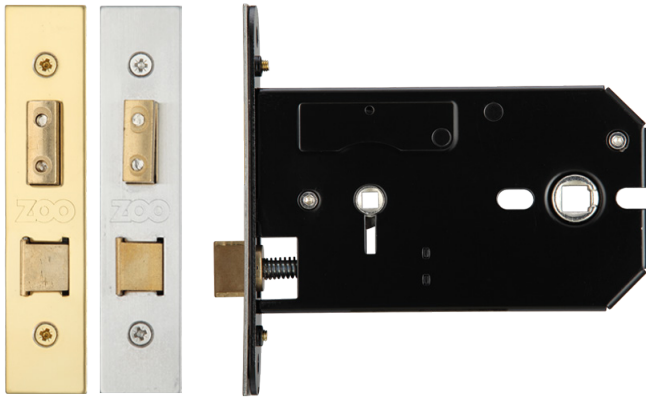

TECHNICAL SPECIFICATION SHEET

ZUKHB127

DIMENSIONS

CODE	FINISH
ZUKHB127SS	SATIN STAINLESS
ZUKHB127PVD	PVD BRASS

PRODUCT SPECIFICATIONS

- Solid Brass Latch
- Easy Latch Reversal
- Rebate Kits and Accessories available to suit
- 102mm Backset

SUITABILITY

CODE	DESCRIPTION	FINISH	ADDITIONAL INFO.
ZUKHB127SS	Horizontal Bathroom Lock	SS	102mm Backset
ZUKHB127PVD	Horizontal Bathroom Lock	PVD Brass	102mm Backset

	<p>For more information please contact us today: Call: 01228 672900 Fax: 01228 672928 Email: sales@zoo-hardware.co.uk Web: www.zoohardware.co.uk</p> <p>ZOO Hardware Ltd, Unit B, Dukes Drive Kingmoor Park North, Carlisle, Cumbria CA6 4SH</p>	<p>URS is a member of Registrar of Standards (Holdings) Ltd.</p>
--	---	--