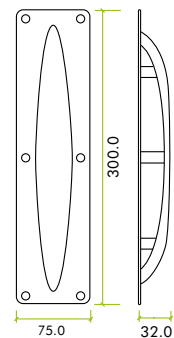

ZPSALP

CODE	FINISH
ZPSALP	Satin Stainless
SPECIFICATION	

- Grade 304 stainless steel
- Dimensions: 300 x 75mm – 32mm Projection
- Solid stainless, investment casted handle
- Fixing screws supplied

STANDARDS

TECHNICAL

CODE	DESCRIPTION	ADDITIONAL INFO.
ZPSALP	Anti-ligature style pull handle on backplate	Grade 304 stainless steel

For more information please contact us today:

ERA Home Security T/A Zoo Hardware,
Unit B, Dukes Drive, Kingmoor Park North,
Carlisle, Cumbria CA6 4SH