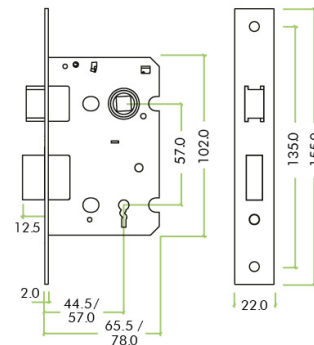

ZSC364 SERIES

3 Lever Sash Lock 2.5" - Smaller Case

ZSC364SS

ZSC364FB

TECHNICAL SPECIFICATION

PRODUCT FEATURES

- 57mm c/c
- BS EN 1634-1

CERTIFICATION

- UKCA marked (Certificate AG8016)
- CE marked (Certificate AG7931)

2812-CPR-AG7931

CORNER OPTIONS

- Square

TECHNICAL

CODE	DESCRIPTION	FINISH
ZSC364SS	3 Lever Sash Lock 2.5" - Smaller Case	Satin Stainless
ZSC364PVD	3 Lever Sash Lock 2.5" - Smaller Case	PVD
ZSC364PS	3 Lever Sash Lock 2.5" - Smaller Case	Polished Stainless
ZSC364PCB	3 Lever Sash Lock 2.5" - Smaller Case	Powder Coat Black
ZSC364FB	3 Lever Sash Lock 2.5" - Smaller Case	Florentine Bronze
ZSC364SSKA	3 Lever Mortice Sash Lock, 2.5" - 57mm c/c - Keyed alike with 32L - 57mm centres, square	Satin Stainless