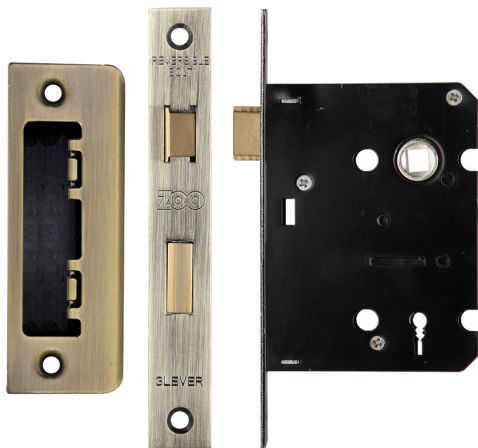

ZSC364 SERIES

3 Lever Sash Lock 2.5" - Smaller Case

ZSC364SS

ZSC364FB

TECHNICAL SPECIFICATION

PRODUCT FEATURES

- 57mm c/c
- BS EN 1634-1

CERTIFICATION

- UKCA marked (Certificate AG8016)
- CE marked (Certificate AG7931)

2812-CPR-AG7931

CORNER OPTIONS

- Square

TECHNICAL

CODE	DESCRIPTION	FINISH
ZSC364SS	3 Lever Sash Lock 2.5" - Smaller Case	Satin Stainless
ZSC364PVD	3 Lever Sash Lock 2.5" - Smaller Case	PVD
ZSC364PS	3 Lever Sash Lock 2.5" - Smaller Case	Polished Stainless
ZSC364PCB	3 Lever Sash Lock 2.5" - Smaller Case	Powder Coat Black
ZSC364FB	3 Lever Sash Lock 2.5" - Smaller Case	Florentine Bronze
ZSC364SSKA	3 Lever Mortice Sash Lock, 2.5" - 57mm c/c - Keyed alike with 32L - 57mm centres, square	Satin Stainless