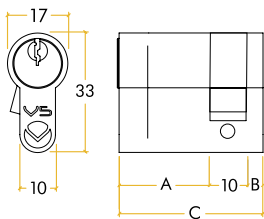

V5 EURO SINGLE CYLINDERS

A = Barrel size
B = 5mm
C = Total length

Barrel size starts from 25mm

V5 EURO DOUBLE CYLINDERS

A,B = Barrel size
C = Total length

Barrel size starts from 25mm

V5 EURO CYLINDER & TURN

A,B = Barrel size
C = Total length

Barrel size starts from 25mm

CODE	DESCRIPTION	FINISH
V5	5-Pin Euro / Oval / Scandinavian Oval Profile Cylinders	PB / PC / SC / BK / BR / SB / AB
	<p>For more information please contact us today: ERA Home Security T/A Zoo Hardware, Unit B, Dukes Drive, Kingmoor Park North, Carlisle, Cumbria CA6 4SH</p> <p>Call: 01228 672900 Fax: 01228 672928 Email: sales@zoo-hardware.co.uk Web: www.zoohardware.co.uk</p>	 <p>FM 668401 EMS 668402</p>