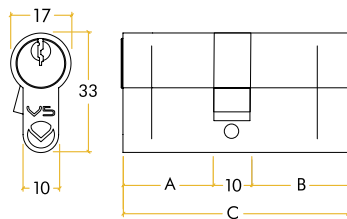

V5 EURO SINGLE CYLINDERS

A = Barrel size
B = 5mm
C = Total length

Barrel size starts from 25mm

V5 EURO DOUBLE CYLINDERS

A,B = Barrel size
C = Total length

Barrel size starts from 25mm

V5 EURO CYLINDER & TURN

A,B = Barrel size
C = Total length

Barrel size starts from 25mm

CODE	DESCRIPTION	FINISH
V5	5-Pin Euro / Oval / Scandinavian Oval Profile Cylinders	PB / PC / SC / BK / BR / SB / AB
	<p>For more information please contact us today: ERA Home Security T/A Zoo Hardware, Unit B, Dukes Drive, Kingmoor Park North, Carlisle, Cumbria CA6 4SH</p> <p>Call: 01228 672900 Fax: 01228 672928 Email: sales@zoo-hardware.co.uk Web: www.zoohardware.co.uk</p>	 <p>FM 668401 EMS 668402</p>