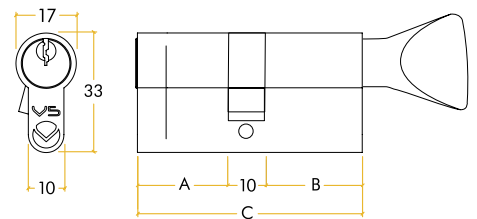

V5 EURO SINGLE CYLINDERS

A = Barrel size
B = 5mm
C = Total length

Barrel size starts from 25mm

V5 EURO DOUBLE CYLINDERS

A,B = Barrel size
C = Total length

Barrel size starts from 25mm

V5 EURO CYLINDER & TURN

A,B = Barrel size
C = Total length

Barrel size starts from 25mm

CODE	DESCRIPTION	FINISH
V5	5-Pin Euro / Oval / Scandinavian Oval Profile Cylinders	PB / PC / SC / BK / BR / SB / AB
	<p>For more information please contact us today: ERA Home Security T/A Zoo Hardware, Unit B, Dukes Drive, Kingmoor Park North, Carlisle, Cumbria CA6 4SH</p> <p>Call: 01228 672900 Fax: 01228 672928 Email: sales@zoo-hardware.co.uk Web: www.zoohardware.co.uk</p>	 <p>FM 668401 EMS 668402</p>