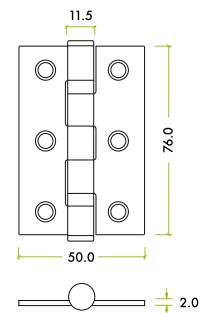

- Dimensions : 76 x 50 x 2mm

SUITABILITY

TECHNICAL

CODE	DESCRIPTION	FINISH
ZHS32EB	Steel Door Hinge	Electro Brass
ZHS32CP	Steel Door Hinge	Polished Stainles
ZHS32SC	Steel Door Hinge	Satin Chrome
ZHS32FB	Steel Door Hinge	Florentine Bronze
ZHS32PCB	Steel Door Hinge	Powder Coat Black
ZHS32SN	Steel Door Hinge	Satin Nickel