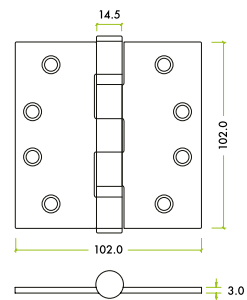

ZHSS244

ZHSS244PVD

ZHSS244SS

ZHSS244PS

ZHSS244PVD

SPECIFICATION

- Dimensions : 102 x 76 x 3mm
- CE Grade 13 tested : BS EN 1935
- Grade 201 stainless steel
- Fire tested suitable for 30 & 60 minute timber doors

4	7	6	1	1	4	0	13

BS EN 1935 : 2002 Grade 13

SUITABILITY

STANDARDS

2812-CPR-AC5003

TECHNICAL

CODE	DESCRIPTION	FINISH
ZHSS244S	Grade 13 Ball Bearing Hinge	Satin Stainless
ZHSS244P	Grade 13 Ball Bearing Hinge	Polished Chrome
ZHSS244PVD	Grade 13 Ball Bearing Hinge	PVD Gold
ZHSS244PCB	Grade 13 Ball Bearing Hinge	Powder Coat Black
ZHSS244-PVDBZ	Grade 13 Ball Bearing Hinge	PVD Bronze
ZHSS244-PVDSB	Grade 13 Ball Bearing Hinge	PVD Satin Brass
ZHSS244-PCW	Grade 13 Ball Bearing Hinge	Powder Coat White