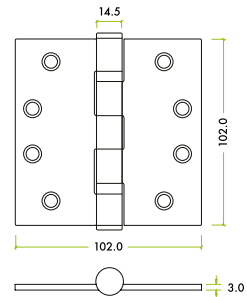

ZHSS244

SPECIFICATION

- Dimensions : 102 x 76 x 3mm
- CE Grade 13 tested : BS EN 1935
- Grade 201 stainless steel
- Fire tested suitable for 60, 90 & 120 minute timber doors

4	7	6	1	1	4	0	13

BS EN 1935 : 2002 Grade 13

SUITABILITY

STANDARDS

2812-CPR-AC5003

TECHNICAL

CODE	DESCRIPTION	FINISH
ZHSS244S	Grade 13 Ball Bearing Hinge	Satin Stainless
ZHSS244P	Grade 13 Ball Bearing Hinge	Polished Chrome
ZHSS244PVD	Grade 13 Ball Bearing Hinge	PVD Gold
ZHSS244PCB	Grade 13 Ball Bearing Hinge	Powder Coat Black
ZHSS244-PVDBZ	Grade 13 Ball Bearing Hinge	PVD Bronze
ZHSS244-PVDSB	Grade 13 Ball Bearing Hinge	PVD Satin Brass
ZHSS244-PCW	Grade 13 Ball Bearing Hinge	Powder Coat White

For more information please contact us today:

ERA Home Security T/A Zoo Hardware,
Unit B, Dukes Drive, Kingmoor Park North,
Carlisle, Cumbria CA6 4SH

Call: 01228 672900

Fax: 01228 672928

Email: sales@zoo-hardware.co.uk

Web: www.zoohardware.co.uk

FM 668401

EMS 668402