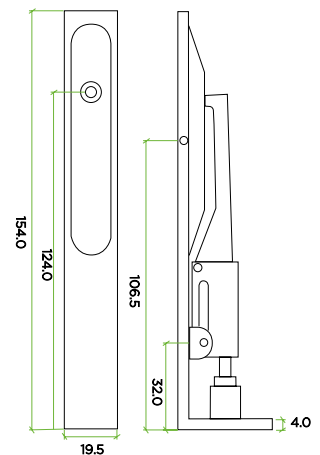

SUITABILITY

STANDARDS

TECHNICAL

To maintain compliance with the fire standard for these flush bolts, it is recommended that you fit these with the relevant FlexiFire intumescent pack - see below.

CODE	FLEXIFIRE CODE	DESCRIPTION	FINISH
ZAS02SS	ZIF0160G	Lever Action Flush Bolt	Satin Stainless
ZAS02PS	ZIF0160G	Lever Action Flush Bolt	Polished Stainless
		For more information please contact us today: ERA Home Security T/A Zoo Hardware, Unit B, Dukes Drive, Kingmoor Park North, Carlisle, Cumbria CA6 4SH Call: 01228 672900 Fax: 01228 672928 Email: sales@zoo-hardware.co.uk