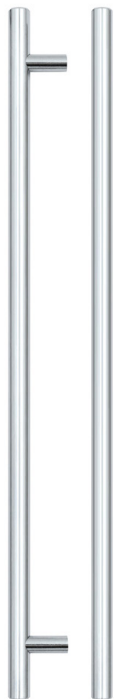

TOP DRAWER FITTINGS

TDFPT-320-380

TECHNICAL SPECIFICATION SHEET

Polished
Chrome

Brushed
Nickel

Matt Black

Brushed Gold

Matt White

PRODUCT SPECIFICATIONS

- T-bar cabinet handle

DIMENSIONS

CODE	DESCRIPTION	FINISH
TDFPT-320-380-CP	T-bar cabinet handle	Polished Chrome
TDFPT-320-380-BN	T-bar cabinet handle	Brushed Nickel
TDFPT-320-380-MB	T-bar cabinet handle	Matt Black
TDFPT-320-380-BG	T-bar cabinet handle	Brushed Gold
TDFPT-320-380-MW	T-bar cabinet handle	Matt White
	<p>For more information please contact us today: ERA Home Security T/A Zoo Hardware, Unit B, Dukes Drive, Kingmoor Park North, Carlisle, Cumbria CA6 4SH</p> <p>Call: 01228 672900 Fax: 01228 672928 Email: sales@zoo-hardware.co.uk Web: www.zoohardware.co.uk</p>	