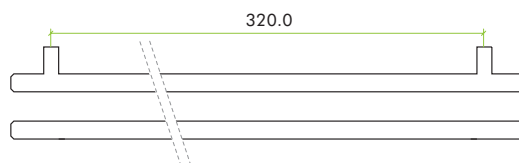

TOP DRAWER FITTINGS

TDFPT-320-380

TECHNICAL SPECIFICATION SHEET

Polished
Chrome

Brushed
Nickel

Matt Black

Brushed Gold

Matt White

PRODUCT SPECIFICATIONS

- T-bar cabinet handle

DIMENSIONS

CODE	DESCRIPTION	FINISH
TDFPT-320-380-CP	T-bar cabinet handle	Polished Chrome
TDFPT-320-380-BN	T-bar cabinet handle	Brushed Nickel
TDFPT-320-380-MB	T-bar cabinet handle	Matt Black
TDFPT-320-380-BG	T-bar cabinet handle	Brushed Gold
TDFPT-320-380-MW	T-bar cabinet handle	Matt White
	<p>For more information please contact us today: ERA Home Security T/A Zoo Hardware, Unit B, Dukes Drive, Kingmoor Park North, Carlisle, Cumbria CA6 4SH</p> <p>Call: 01228 672900 Fax: 01228 672928 Email: sales@zoo-hardware.co.uk Web: www.zoohardware.co.uk</p>	