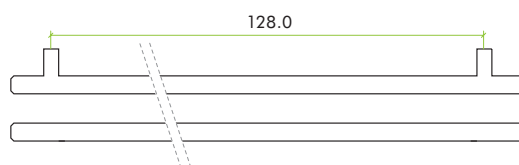

# TOP DRAWER FITTINGS

**TDFPT-128-188**

**TECHNICAL SPECIFICATION SHEET**

Polished  
Chrome

Brushed  
Nickel

Matt Black

Brushed Gold

Matt White

### DIMENSIONS

CODE	DESCRIPTION	FINISH
TDFPT-128-188-CP	T-bar cabinet handle	Polished Chrome
TDFPT-128-188-BN	T-bar cabinet handle	Brushed Nickel
TDFPT-128-188-MB	T-bar cabinet handle	Matt Black
TDFPT-128-188-BG	T-bar cabinet handle	Brushed Gold
TDFPT-128-188-MW	T-bar cabinet handle	Matt White
	<p><b>For more information please contact us today:</b>            ERA Home Security T/A Zoo Hardware,            Unit B, Dukes Drive, Kingmoor Park North,            Carlisle, Cumbria CA6 4SH</p> <p><b>Call: 01228 672900</b>  <b>Fax: 01228 672928</b>  <b>Email: sales@zoo-hardware.co.uk</b>  <b>Web: www.zoohardware.co.uk</b></p>	