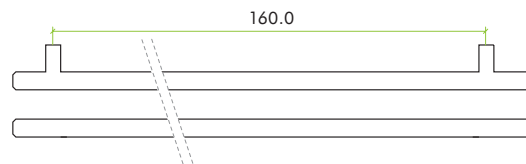

TOP DRAWER FITTINGS

TDFPT-160-220

TECHNICAL SPECIFICATION SHEET

Polished
Chrome

Brushed
Nickel

Matt Black

Brushed Gold

Matt White

PRODUCT SPECIFICATIONS

- T-bar cabinet handle

DIMENSIONS

CODE	DESCRIPTION	FINISH
TDFPT-160-220-CP	T-bar cabinet handle	Polished Chrome
TDFPT-160-220-BN	T-bar cabinet handle	Brushed Nickel
TDFPT-160-220-MB	T-bar cabinet handle	Matt Black
TDFPT-160-220-BG	T-bar cabinet handle	Brushed Gold
TDFPT-160-220-MW	T-bar cabinet handle	Matt White
	<p>For more information please contact us today: ERA Home Security T/A Zoo Hardware, Unit B, Dukes Drive, Kingmoor Park North, Carlisle, Cumbria CA6 4SH</p> <p>Call: 01228 672900 Fax: 01228 672928 Email: sales@zoo-hardware.co.uk Web: www.zoohardware.co.uk</p>	