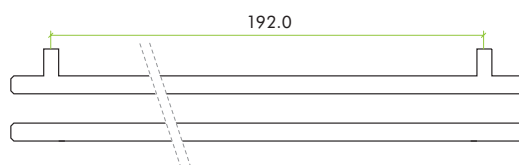

TOP DRAWER FITTINGS

TDFPT-192-252

TECHNICAL SPECIFICATION SHEET

Polished
Chrome

Brushed
Nickel

Matt Black

Brushed Gold

Matt White

PRODUCT SPECIFICATIONS

- T-bar cabinet handle

DIMENSIONS

CODE	DESCRIPTION	FINISH
TDFPT-192-252-CP	T-bar cabinet handle	Polished Chrome
TDFPT-192-252-BN	T-bar cabinet handle	Brushed Nickel
TDFPT-192-252-MB	T-bar cabinet handle	Matt Black
TDFPT-192-252-BG	T-bar cabinet handle	Brushed Gold
TDFPT-192-252-MW	T-bar cabinet handle	Matt White
	<p>For more information please contact us today: ERA Home Security T/A Zoo Hardware, Unit B, Dukes Drive, Kingmoor Park North, Carlisle, Cumbria CA6 4SH</p> <p>Call: 01228 672900 Fax: 01228 672928 Email: sales@zoo-hardware.co.uk Web: www.zoohardware.co.uk</p>	