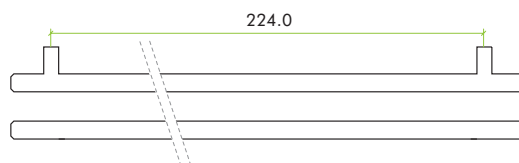

DIMENSIONS

CODE	DESCRIPTION	FINISH
TDFPT-224-284-CP	T-bar cabinet handle	Polished Chrome
TDFPT-224-284-BN	T-bar cabinet handle	Brushed Nickel
TDFPT-224-284-MB	T-bar cabinet handle	Matt Black
TDFPT-224-284-BG	T-bar cabinet handle	Brushed Gold
TDFPT-224-284-MW	T-bar cabinet handle	Matt White
	For more information please contact us today: ERA Home Security T/A Zoo Hardware, Unit B, Dukes Drive, Kingmoor Park North, Carlisle, Cumbria CA6 4SH Call: 01228 672900 Fax: 01228 672928 Email: sales@zoo-hardware.co.uk Web: www.zoohardware.co.uk