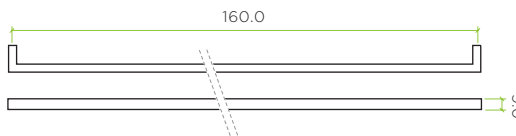

TOP DRAWER FITTINGS

TDFPS-160

TECHNICAL SPECIFICATION SHEET

Polished
Chrome

Brushed
Nickel

Matt Black

Brushed Gold

Matt White

PRODUCT SPECIFICATIONS

- Square block cabinet handle
- Zinc base material

DIMENSIONS

CODE	DESCRIPTION	FINISH
TDFPS-160-CP	Sqaure block cabinet handle	Polished Chrome
TDFPS-160-BN	Sqaure block cabinet handle	Brushed Nickel
TDFPS-160-MB	Sqaure block cabinet handle	Matt Black
TDFPS-160-BG	Sqaure block cabinet handle	Brushed Gold
TDFPS-160-MW	Sqaure block cabinet handle	Matt White
	<p>For more information please contact us today: ERA Home Security T/A Zoo Hardware, Unit B, Dukes Drive, Kingmoor Park North, Carlisle, Cumbria CA6 4SH</p> <p>Call: 01228 672900 Fax: 01228 672928 Email: sales@zoo-hardware.co.uk Web: www.zoohardware.co.uk</p>	