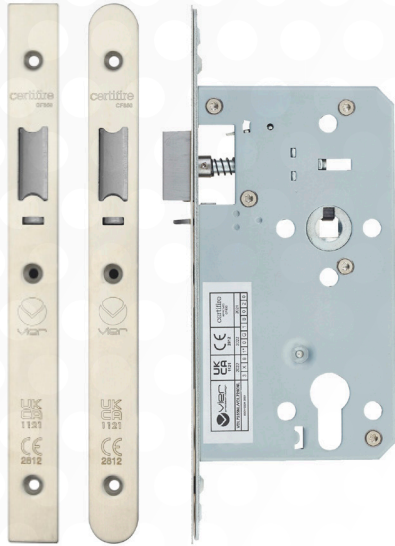

## VDL7260-NL / 60-NL-R

VDL7260-NL-SSS / VDL7260-NL-R-SSS

SSS PSS PVDG PVDB PVDBZ PVDBLK PCB PCW

### SPECIFICATION

- 60mm backset
- Square & radius profile forends
- SS304 two-piece forend (22 x 235mm)
- SS304 latch
- Anti-thrust pin
- Grip tight follower
- BS EN 12209 : 2003 Grade 3

BS EN 12209 : 2003 Grade 3

### STANDARDS

CE UK certifiere  
2812 CA APPROVED  
CF 650