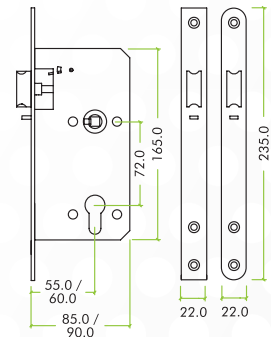

TECHNICAL

CODE	DESCRIPTION	FINISH
VDL7260-NL / 60NL-R / -SSS	DIN Night latch - 72mm c/c (Square & Radius)	Satin Stainless Steel
VDL7260-NL / 60NL-R / -PSS	DIN Night latch - 72mm c/c (Square & Radius)	Polished Satin Stainless
VDL7260-NL / 60NL-R / -PVDG	DIN Night latch - 72mm c/c (Square & Radius)	PVD Gold
VDL7260-NL / 60NL-R / -PVDB	DIN Night latch - 72mm c/c (Square & Radius)	PVD Satin Brass
VDL7260-NL / 60NL-R / -PVDBZ	DIN Night latch - 72mm c/c (Square & Radius)	PVD Satin Bronze
VDL7260-NL / 60NL-R / -PVDBLK	DIN Night latch - 72mm c/c (Square & Radius)	PVD Black
VDL7260-NL / 60NL-R / -PCB	DIN Night latch - 72mm c/c (Square & Radius)	Powder Coat Black
VDL7260-NL / 60NL-R / -PCW	DIN Night latch - 72mm c/c (Square & Radius)	Powder Coat White

For more information please contact us today:

ERA Home Security T/A Zoo Hardware,
Unit B, Dukes Drive, Kingmoor Park North,
Carlisle, Cumbria CA6 4SH

Call: 01228 672900
Fax: 01228 672928
Email: sales@zoo-hardware.co.uk
Web: www.zoohardware.co.uk