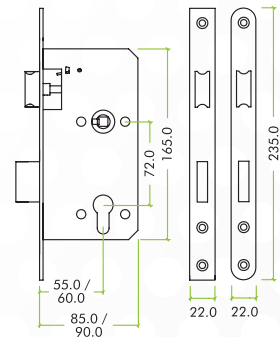

TECHNICAL SPECIFICATION SHEET

VDL7260 / 60-R

VDL7260-PVDB / VDL7260-R-PVDB

SSS PSS PVDG PVDB PVDBZ PVDBLK PCB PCW

SPECIFICATION

- 60mm backset
- Square & radius profile forends
- SS304 two-piece forend (22 x 235mm)
- SS304 latch & double throw deadbolt
- Anti-rattle strike
- Grip tight follower
- BS EN 12209 : 2003 Grade 3

BS EN 12209 : 2003 Grade 3

SUITABILITY

STANDARDS

TECHNICAL

CODE	DESCRIPTION	FINISH
VDL7260 / 60-R / -SSS	DIN Euro sash lock - 72mm c/c (Square & Radius)	Satin Stainless Steel
VDL7260 / 60-R / -PSS	DIN Euro sash lock - 72mm c/c (Square & Radius)	Polished Satin Stainless
VDL7260 / 60-R / -PVDG	DIN Euro sash lock - 72mm c/c (Square & Radius)	PVD Gold
VDL7260 / 60-R / -PVDB	DIN Euro sash lock - 72mm c/c (Square & Radius)	PVD Satin Brass
VDL7260 / 60-R / -PVDBZ	DIN Euro sash lock - 72mm c/c (Square & Radius)	PVD Satin Bronze
VDL7260 / 60-R / -PVDBLK	DIN Euro sash lock - 72mm c/c (Square & Radius)	PVD Black
VDL7260 / 60-R / -PCB	DIN Euro sash lock - 72mm c/c (Square & Radius)	Powder Coat Black
VDL7260 / 60-R / -PCW	DIN Euro sash lock - 72mm c/c (Square & Radius)	Powder Coat White