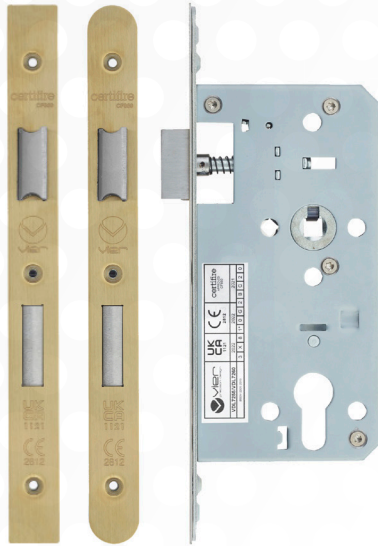

TECHNICAL SPECIFICATION SHEET

VDL7260 / 60-R

VDL7260-PVDB / VDL7260-R-PVDB

SSS PSS PVDG PVDB PVDBZ PVDBLK PCB PCW

SPECIFICATION

- 60mm backset
- Square & radius profile forends
- SS304 two-piece forend (22 x 235mm)
- SS304 latch & double throw deadbolt
- Anti-rattle strike
- Grip tight follower
- BS EN 12209 : 2003 Grade 3

BS EN 12209 : 2003 Grade 3

SUITABILITY

STANDARDS

TECHNICAL

CODE	DESCRIPTION	FINISH
VDL7260 / 60-R / -SSS	DIN Euro sash lock - 72mm c/c (Square & Radius)	Satin Stainless Steel
VDL7260 / 60-R / -PSS	DIN Euro sash lock - 72mm c/c (Square & Radius)	Polished Satin Stainless
VDL7260 / 60-R / -PVDG	DIN Euro sash lock - 72mm c/c (Square & Radius)	PVD Gold
VDL7260 / 60-R / -PVDB	DIN Euro sash lock - 72mm c/c (Square & Radius)	PVD Satin Brass
VDL7260 / 60-R / -PVDBZ	DIN Euro sash lock - 72mm c/c (Square & Radius)	PVD Satin Bronze
VDL7260 / 60-R / -PVDBLK	DIN Euro sash lock - 72mm c/c (Square & Radius)	PVD Black
VDL7260 / 60-R / -PCB	DIN Euro sash lock - 72mm c/c (Square & Radius)	Powder Coat Black
VDL7260 / 60-R / -PCW	DIN Euro sash lock - 72mm c/c (Square & Radius)	Powder Coat White