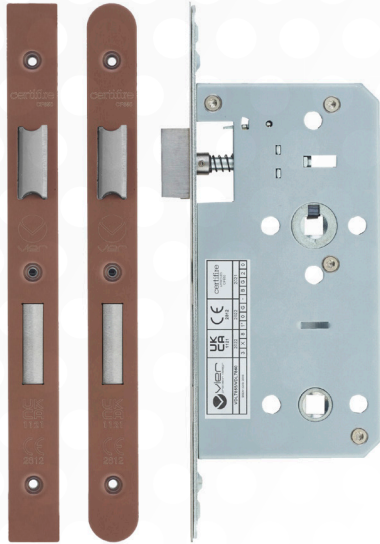

TECHNICAL SPECIFICATION SHEET

VDL7855 / 55-R

VDL7855-PCB / VDL7855-R-PCB

SSS PSS PVDG PVDB PVDBZ PVDBLK PCB PCW

SPECIFICATION

- 55mm backset
- Square & radius profile forends
- SS304 two-piece forend (22 x 235mm)
- SS304 latch & double throw deadbolt
- Grip tight follower
- BS EN 12209 : 2003 Grade 3

BS EN 12209 : 2003 Grade 3

SUITABILITY

STANDARDS

TECHNICAL

CODE	DESCRIPTION	FINISH
VDL7855 / 55-R / -SSS	DIN Bathroom lock - 78mm c/c (Square & Radius)	Satin Stainless Steel
VDL7855 / 55-R / -PSS	DIN Bathroom lock - 78mm c/c (Square & Radius)	Polished Satin Stainless
VDL7855 / 55-R / -PVDG	DIN Bathroom lock - 78mm c/c (Square & Radius)	PVD Gold
VDL7855 / 55-R / -PVDB	DIN Bathroom lock - 78mm c/c (Square & Radius)	PVD Satin Brass
VDL7855 / 55-R / -PVDBZ	DIN Bathroom lock - 78mm c/c (Square & Radius)	PVD Satin Bronze
VDL7855 / 55-R / -PVDBLK	DIN Bathroom lock - 78mm c/c (Square & Radius)	PVD Black
VDL7855 / 55-R / -PCB	DIN Bathroom lock - 78mm c/c (Square & Radius)	Powder Coat Black
VDL7855 / 55-R / -PCW	DIN Bathroom lock - 78mm c/c (Square & Radius)	Powder Coat White