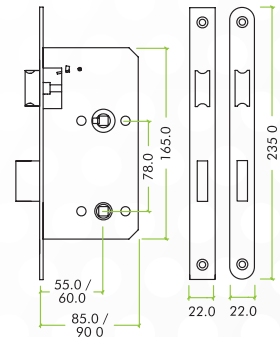

TECHNICAL SPECIFICATION SHEET

VDL7855 / 55-R

VDL7855-PCB / VDL7855-R-PCB

SSS PSS PVDG PVDB PVDBZ PVDBLK PCB PCW

SPECIFICATION

- 55mm backset
- Square & radius profile forends
- SS304 two-piece forend (22 x 235mm)
- SS304 latch & double throw deadbolt
- Grip tight follower
- BS EN 12209 : 2003 Grade 3

BS EN 12209 : 2003 Grade 3

SUITABILITY

STANDARDS

TECHNICAL

CODE	DESCRIPTION	FINISH
VDL7855 / 55-R / -SSS	DIN Bathroom lock - 78mm c/c (Square & Radius)	Satin Stainless Steel
VDL7855 / 55-R / -PSS	DIN Bathroom lock - 78mm c/c (Square & Radius)	Polished Satin Stainless
VDL7855 / 55-R / -PVDG	DIN Bathroom lock - 78mm c/c (Square & Radius)	PVD Gold
VDL7855 / 55-R / -PVDB	DIN Bathroom lock - 78mm c/c (Square & Radius)	PVD Satin Brass
VDL7855 / 55-R / -PVDBZ	DIN Bathroom lock - 78mm c/c (Square & Radius)	PVD Satin Bronze
VDL7855 / 55-R / -PVDBLK	DIN Bathroom lock - 78mm c/c (Square & Radius)	PVD Black
VDL7855 / 55-R / -PCB	DIN Bathroom lock - 78mm c/c (Square & Radius)	Powder Coat Black
VDL7855 / 55-R / -PCW	DIN Bathroom lock - 78mm c/c (Square & Radius)	Powder Coat White