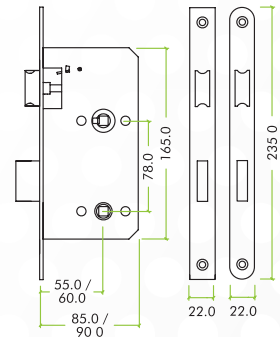

TECHNICAL SPECIFICATION SHEET

VDL7860 / 60-R

VDL7860-PCW / VDL7860-R-PCW

SSS PSS PVDG PVDB PVDBZ PVDBLK PCB PCW

SPECIFICATION

- 60mm backset
- Square & radius profile forends
- SS304 two-piece forend (22 x 235mm)
- SS304 latch & double throw deadbolt
- Grip tight follower
- BS EN 12209 : 2003 Grade 3

BS EN 12209 : 2003 Grade 3

SUITABILITY

STANDARDS

TECHNICAL

CODE	DESCRIPTION	FINISH
VDL7860 / 60-R / -SSS	DIN Bathroom lock - 78mm c/c (Square & Radius)	Satin Stainless Steel
VDL7860 / 60-R / -PSS	DIN Bathroom lock - 78mm c/c (Square & Radius)	Polished Satin Stainless
VDL7860 / 60-R / -PVDG	DIN Bathroom lock - 78mm c/c (Square & Radius)	PVD Gold
VDL7860 / 60-R / -PVDB	DIN Bathroom lock - 78mm c/c (Square & Radius)	PVD Satin Brass
VDL7860 / 60-R / -PVDBZ	DIN Bathroom lock - 78mm c/c (Square & Radius)	PVD Satin Bronze
VDL7860 / 60-R / -PVDBLK	DIN Bathroom lock - 78mm c/c (Square & Radius)	PVD Black
VDL7860 / 60-R / -PCB	DIN Bathroom lock - 78mm c/c (Square & Radius)	Powder Coat Black
VDL7860 / 60-R / -PCW	DIN Bathroom lock - 78mm c/c (Square & Radius)	Powder Coat White