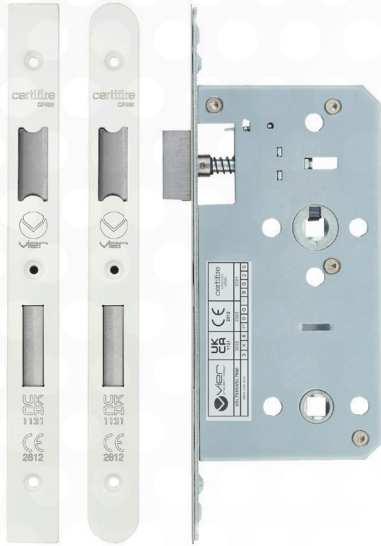

TECHNICAL SPECIFICATION SHEET

VDL7860 / 60-R

VDL7860-PCW / VDL7860-R-PCW

SSS PSS PVDG PVDB PVDBZ PVDBLK PCB PCW

SPECIFICATION

- 60mm backset
- Square & radius profile forends
- SS304 two-piece forend (22 x 235mm)
- SS304 latch & double throw deadbolt
- Grip tight follower
- BS EN 12209 : 2003 Grade 3

BS EN 12209 : 2003 Grade 3

SUITABILITY

STANDARDS

TECHNICAL

CODE	DESCRIPTION	FINISH
VDL7860 / 60-R / -SSS	DIN Bathroom lock - 78mm c/c (Square & Radius)	Satin Stainless Steel
VDL7860 / 60-R / -PSS	DIN Bathroom lock - 78mm c/c (Square & Radius)	Polished Satin Stainless
VDL7860 / 60-R / -PVDG	DIN Bathroom lock - 78mm c/c (Square & Radius)	PVD Gold
VDL7860 / 60-R / -PVDB	DIN Bathroom lock - 78mm c/c (Square & Radius)	PVD Satin Brass
VDL7860 / 60-R / -PVDBZ	DIN Bathroom lock - 78mm c/c (Square & Radius)	PVD Satin Bronze
VDL7860 / 60-R / -PVDBLK	DIN Bathroom lock - 78mm c/c (Square & Radius)	PVD Black
VDL7860 / 60-R / -PCB	DIN Bathroom lock - 78mm c/c (Square & Radius)	Powder Coat Black
VDL7860 / 60-R / -PCW	DIN Bathroom lock - 78mm c/c (Square & Radius)	Powder Coat White