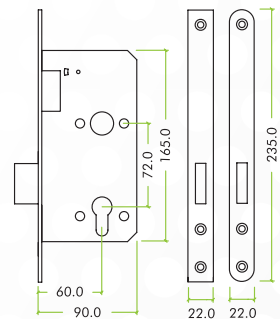

TECHNICAL SPECIFICATION SHEET

VDL0060-ST / 60-ST-R

VDL0060-ST-PCW / VDL0060-ST-R-PCW

SSS PSS PVDG PVDB PVDBZ PVDBLK PCB PCW

SPECIFICATION

- 60mm backset
- Square & radius profile forends
- SS304 two-piece forend (22 x 235mm)
- SS304 single throw deadbolt (20mm)
- Anti-rattle strike
- BS EN 12209 : 2003 Grade 3

3	X	8	1	0	G	2	B	C	2

BS EN 12209 : 2003 Grade 3

SUITABILITY

STANDARDS

TECHNICAL

CODE	DESCRIPTION	FINISH
VDL0060-ST / 60-ST-R / -SSS	DIN Single throw dead lock - 72mm c/c (Square & Radius)	Satin Stainless Steel
VDL0060-ST / 60-ST-R / -PSS	DIN Single throw dead lock - 72mm c/c (Square & Radius)	Polished Satin Stainless
VDL0060-ST / 60-ST-R / -PVDG	DIN Single throw dead lock - 72mm c/c (Square & Radius)	PVD Gold
VDL0060-ST / 60-ST-R / -PVDB	DIN Single throw dead lock - 72mm c/c (Square & Radius)	PVD Satin Brass
VDL0060-ST / 60-ST-R / -PVDBZ	DIN Single throw dead lock - 72mm c/c (Square & Radius)	PVD Satin Bronze
VDL0060-ST / 60-ST-R / -PVDBLK	DIN Single throw dead lock - 72mm c/c (Square & Radius)	PVD Black
VDL0060-ST / 60-ST-R / -PCB	DIN Single throw dead lock - 72mm c/c (Square & Radius)	Powder Coat Black
VDL0060-ST / 60-ST-R / -PCW	DIN Single throw dead lock - 72mm c/c (Square & Radius)	Powder Coat White