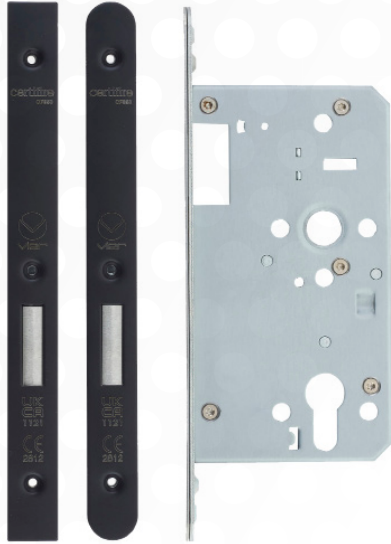

TECHNICAL SPECIFICATION SHEET

VDL0060-ST / 60-ST-R

VDL0060-ST-PCW / VDL0060-ST-R-PCW

SSS PSS PVDG PVDB PVDBZ PVDBLK PCB PCW

SPECIFICATION

- 60mm backset
- Square & radius profile forends
- SS304 two-piece forend (22 x 235mm)
- SS304 single throw deadbolt (20mm)
- Anti-rattle strike
- BS EN 12209 : 2003 Grade 3

3	X	8	1	0	G	2	B	C	2

BS EN 12209 : 2003 Grade 3

SUITABILITY

STANDARDS

TECHNICAL

CODE	DESCRIPTION	FINISH
VDL0060-ST / 60-ST-R / -SSS	DIN Single throw dead lock - 72mm c/c (Square & Radius)	Satin Stainless Steel
VDL0060-ST / 60-ST-R / -PSS	DIN Single throw dead lock - 72mm c/c (Square & Radius)	Polished Satin Stainless
VDL0060-ST / 60-ST-R / -PVDG	DIN Single throw dead lock - 72mm c/c (Square & Radius)	PVD Gold
VDL0060-ST / 60-ST-R / -PVDB	DIN Single throw dead lock - 72mm c/c (Square & Radius)	PVD Satin Brass
VDL0060-ST / 60-ST-R / -PVDBZ	DIN Single throw dead lock - 72mm c/c (Square & Radius)	PVD Satin Bronze
VDL0060-ST / 60-ST-R / -PVDBLK	DIN Single throw dead lock - 72mm c/c (Square & Radius)	PVD Black
VDL0060-ST / 60-ST-R / -PCB	DIN Single throw dead lock - 72mm c/c (Square & Radius)	Powder Coat Black
VDL0060-ST / 60-ST-R / -PCW	DIN Single throw dead lock - 72mm c/c (Square & Radius)	Powder Coat White