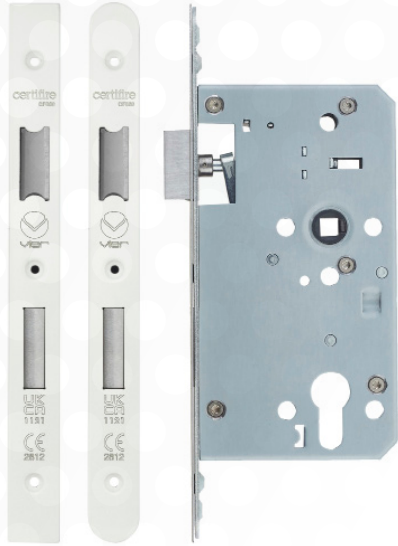

## VDL7260-ST / 60-ST-R

VDL7260-ST-PCW / VDL7260-ST-R-PCW

SSS PSS PVDG PVDB PVDBZ PVDBLK PCB PCW

### SPECIFICATION

- 60mm backset
- Square & radius profile forends
- SS304 two-piece forend (22 x 235mm)
- SS304 latch & single throw deadbolt (20mm)
- Anti-rattle strike
- Grip tight follower
- BS EN 12209 : 2003 Grade 3

### TECHNICAL

CODE	DESCRIPTION	FINISH
VDL7260-ST / 60-ST-R / -SSS	DIN Single throw euro sash lock - 72mm c/c (Square & Radius)	Satin Stainless Steel
VDL7260-ST / 60-ST-R / -PSS	DIN Single throw euro sash lock - 72mm c/c (Square & Radius)	Polished Satin Stainless
VDL7260-ST / 60-ST-R / -PVDG	DIN Single throw euro sash lock - 72mm c/c (Square & Radius)	PVD Gold
VDL7260-ST / 60-ST-R / -PVDB	DIN Single throw euro sash lock - 72mm c/c (Square & Radius)	PVD Satin Brass
VDL7260-ST / 60-ST-R / -PVDBZ	DIN Single throw euro sash lock - 72mm c/c (Square & Radius)	PVD Satin Bronze
VDL7260-ST / 60-ST-R / -PVDBLK	DIN Single throw euro sash lock - 72mm c/c (Square & Radius)	PVD Black
VDL7260-ST / 60-ST-R / -PCB	DIN Single throw euro sash lock - 72mm c/c (Square & Radius)	Powder Coat Black
VDL7260-ST / 60-ST-R / -PCW	DIN Single throw euro sash lock - 72mm c/c (Square & Radius)	Powder Coat White