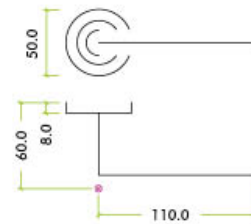

FULTON & BRAY
FINEST BRASSWARE

FB070

VITORRIA LEVER ON ROUND ROSE

FB070CP

FB070SC

TECHNICAL SPECIFICATION

PRODUCT FEATURES

- Italian inspired design
- Brass material
- 50 x 8mm round sprung rose
- Bolt through fixings included
- Suitable for 35-54mm doors

FINISHES

- Polished Chrome
- Satin Chrome

SUITABLE

TECHNICAL

CODE	DESCRIPTION	FINISH
FB070CP	Vitorria Lever on Round Rose	Polished Chrome
FB070SC	Vitorria Lever on Round Rose	Satin Chrome
	<p>For more information please contact us today: ERA Home Security T/A Zoo Hardware, Unit B, Dukes Drive, Kingmoor Park North, Carlisle, Cumbria CA6 4SH</p> <p>Call: 01228 672900 Fax: 01228 672928 Email: sales@zoo-hardware.co.uk Web: www.zoohardware.co.uk</p>	<p>FM 668401 EMS 668402</p>