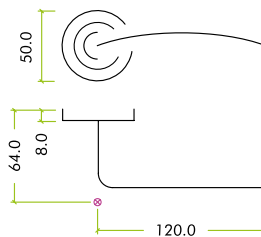

SUITABILITY

STANDARDS

TECHNICAL