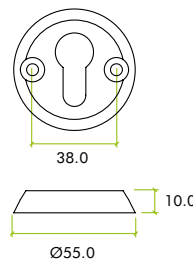

ZS-AL000/001

CODE	FINISH
ZS-AL000-SSS	Satin Stainless
ZS-AL001-SSS	Satin Stainless

SPECIFICATION

- Grade 304 stainless steel
- External diameter: 55mm
- Depth: 10mm
- Centres: 38mm
- Bolt fixings supplied

TECHNICAL

CODE	DESCRIPTION	ADDITIONAL INFO.
ZS-AL000-SSS	Anti-ligature escutcheon set - No keyhole set (Blind)	Grade 304 stainless steel
ZS-AL001-SSS	Anti-ligature escutcheon set - Euro profile set	Grade 304 stainless steel

For more information please contact us today:

ERA Home Security T/A Zoo Hardware,
Unit B, Dukes Drive, Kingmoor Park North,
Carlisle, Cumbria CA6 4SH

Call: 01228 672900
Fax: 01228 672928
Email: sales@zoo-hardware.co.uk
Web: www.zoohardware.co.uk

FM 668401 EMS 668402