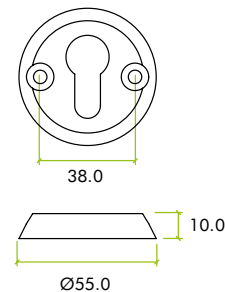

TECHNICAL

CODE	DESCRIPTION	FINISH
ZS-AL000-SSS	Anti-ligature escutcheon set - No keyhole set (Blind)	Satin Stainless
ZS-AL001-SSS	Anti-ligature escutcheon set - Euro profile set	Satin Stainless

For more information please contact us today:
ERA Home Security T/A Zoo Hardware,
Unit B, Dukes Drive, Kingmoor Park North,
Carlisle, Cumbria CA6 4SH

Call: 01228 672900
Fax: 01228 672928
Email: sales@zoo-hardware.co.uk
Web: www.zoohardware.co.uk

FM 668401   EMS 668402